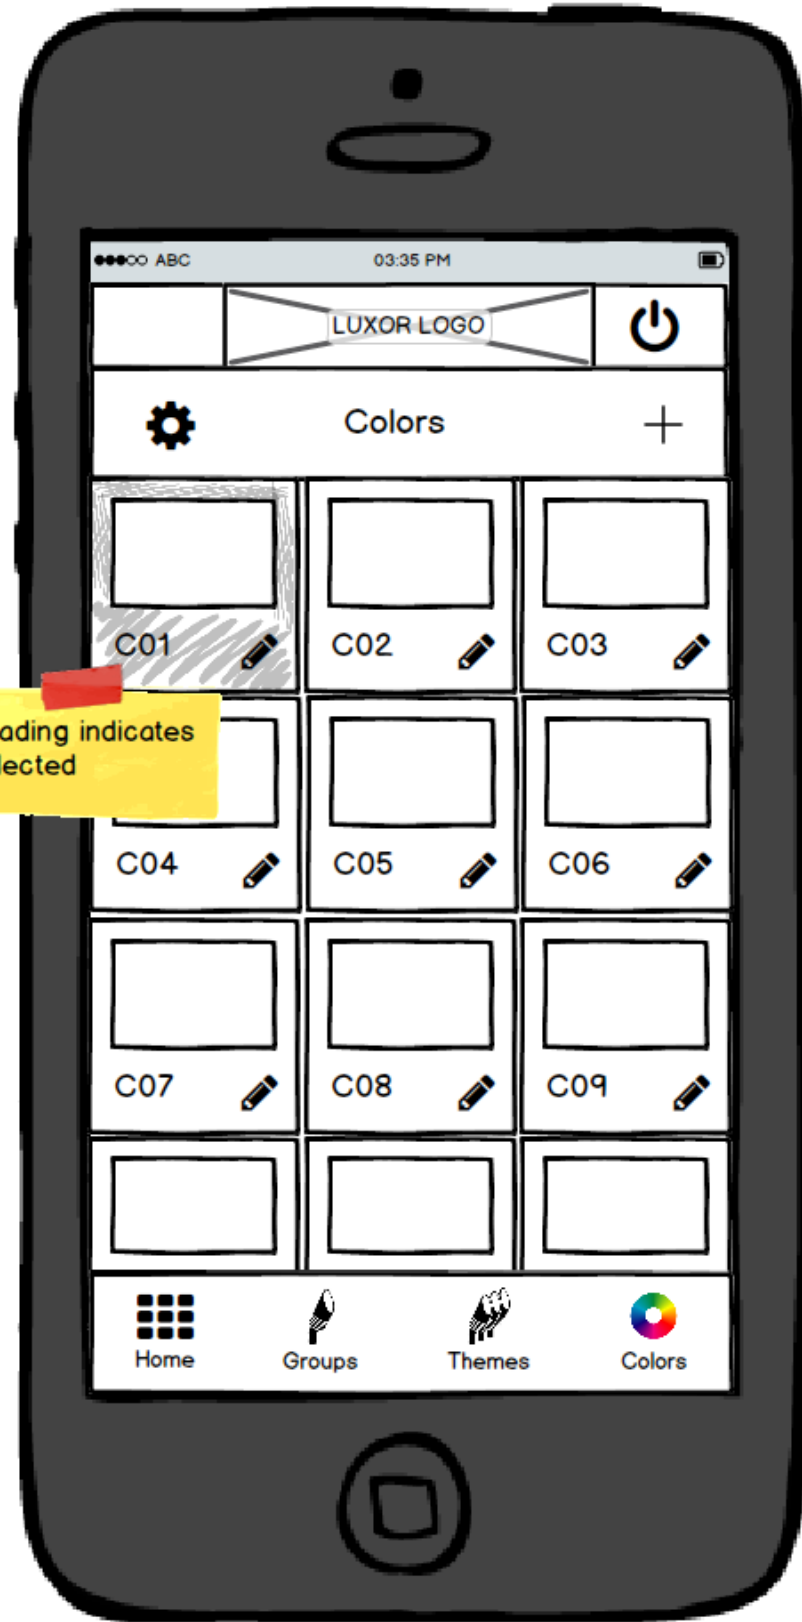

Luxor ZDC App

Luxor Splash Screen

Loading/Connecting Screen

Overview Screen

Master Power-off Message Screen
(Message appears when user presses the non-active power button)

Group overview screen

Group Main Screen

Swipe Right Options

Gear Screen Options

Search Screen Pull-down Feature/View

Group Select & Create Theme Screen

Select Options

Selected Screen View

Confirmation Message Overlay

Group Add/Detail and Overlay Message Screens

Group Add/Detail Screen

Delete Confirmation Screen

Theme screens

Theme Main Screen

Swipe Right Options

Gear Screen Options

Theme Add/Detail Screen

Color screens

Color Main Screen

Gear Screen Options

Edit Color Screen

Save Edit Color Screen

Controller screens

Controller Main Screen

Active
Controllers

Not Responding
Controller(s) with
message