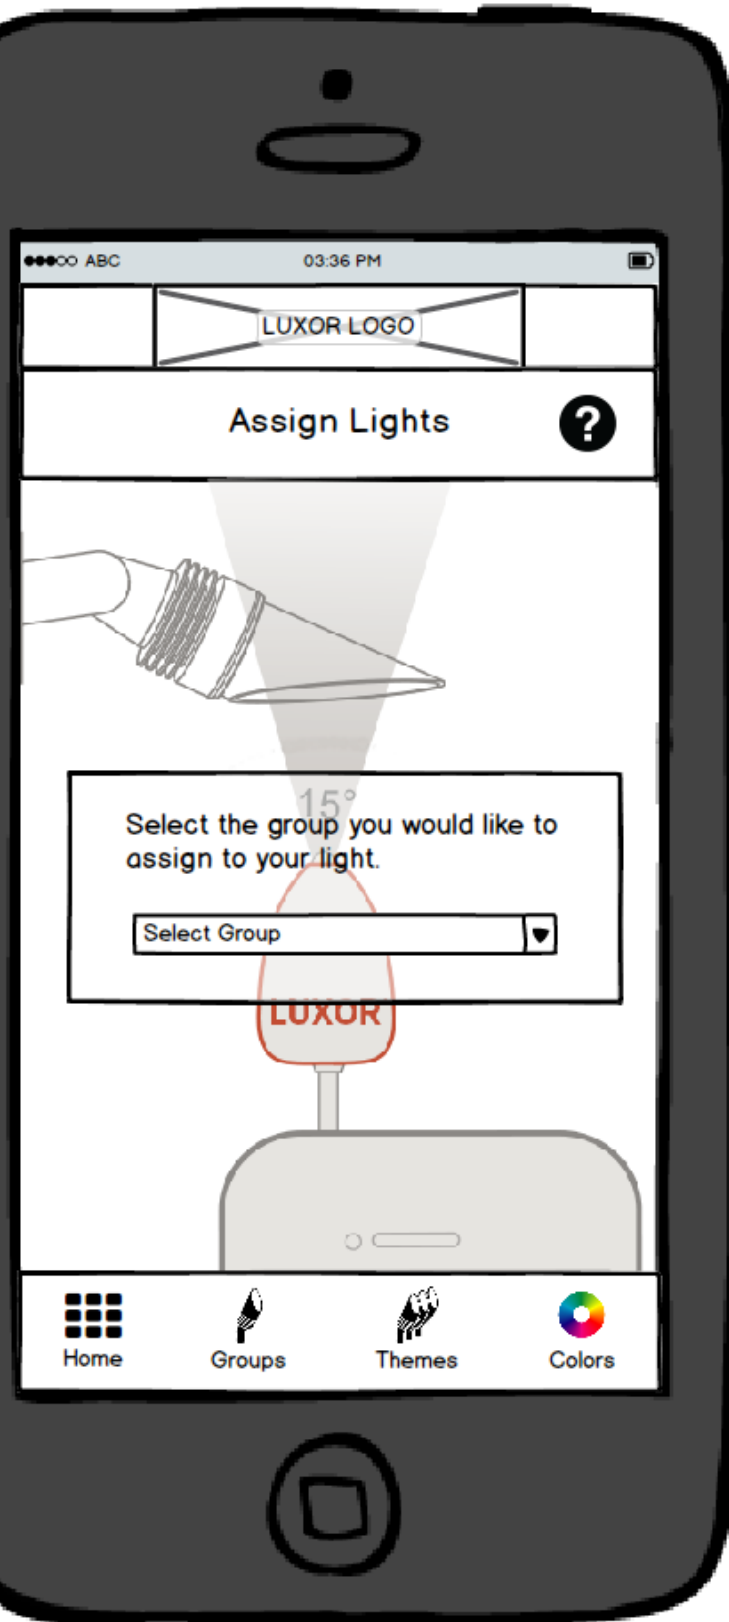

Luxor ZDC App

Luxor Splash Screen

Loading/Connecting Screen

Overview Screen

Master Power-off Message Screen
(Message appears when user presses the non-active power button)

Group overview screen

Group Main Screen

Color Main Screen

Gear Screen Options

Edit Color Screen

Save Edit Color Screen

Controller screens

Controller Main Screen

Active
Controllers

Not Responding
Controller(s) with
message

Adding Controller Screen

Controller Information Screen

Future Features

Assign Lights Screens

Select Group Screen

Hold to Assign Screen

Confirmation Screen

About the App and Support Screens

About the App Screen

Main Support Screen

Open Accordion Screen

Luxor ZDC Tablet Home Screen

Subpage Menu Layout