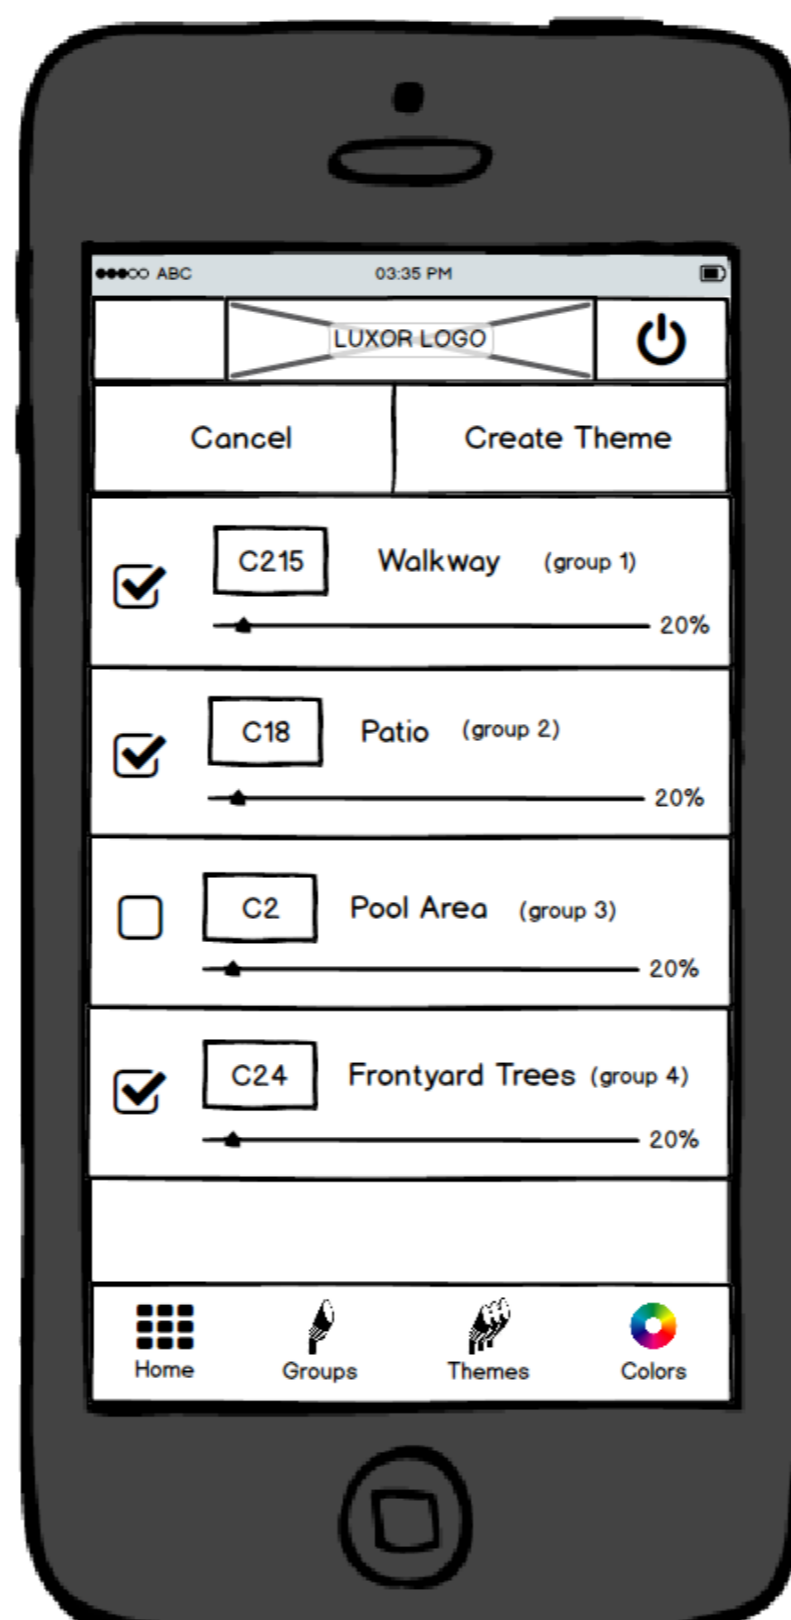

Luxor ZDC App

Luxor Splash Screen

Loading/Connecting Screen

Overview Screen

Master Power-off Message Screen
(Message appears when user presses the non-active power button)

Group overview screen

Group Main Screen

Swipe Right Options

Gear Screen Options

Search Screen Pull-down Feature/View

Group Select & Create Theme Screen

Select Options

Selected Screen View

Confirmation Message Overlay

Group Add/Detail and Overlay Message Screens

Group Add/Detail Screen

Delete Confirmation Screen

Theme screens

Theme Main Screen

Swipe Right Options

Gear Screen Options

Theme Add/Detail Screen

Color screens

Color Main Screen

Gear Screen Options

Edit Color Screen

Save Edit Color Screen

Controller screens

Controller Main Screen

Active
Controllers

Not Responding
Controller(s) with
message