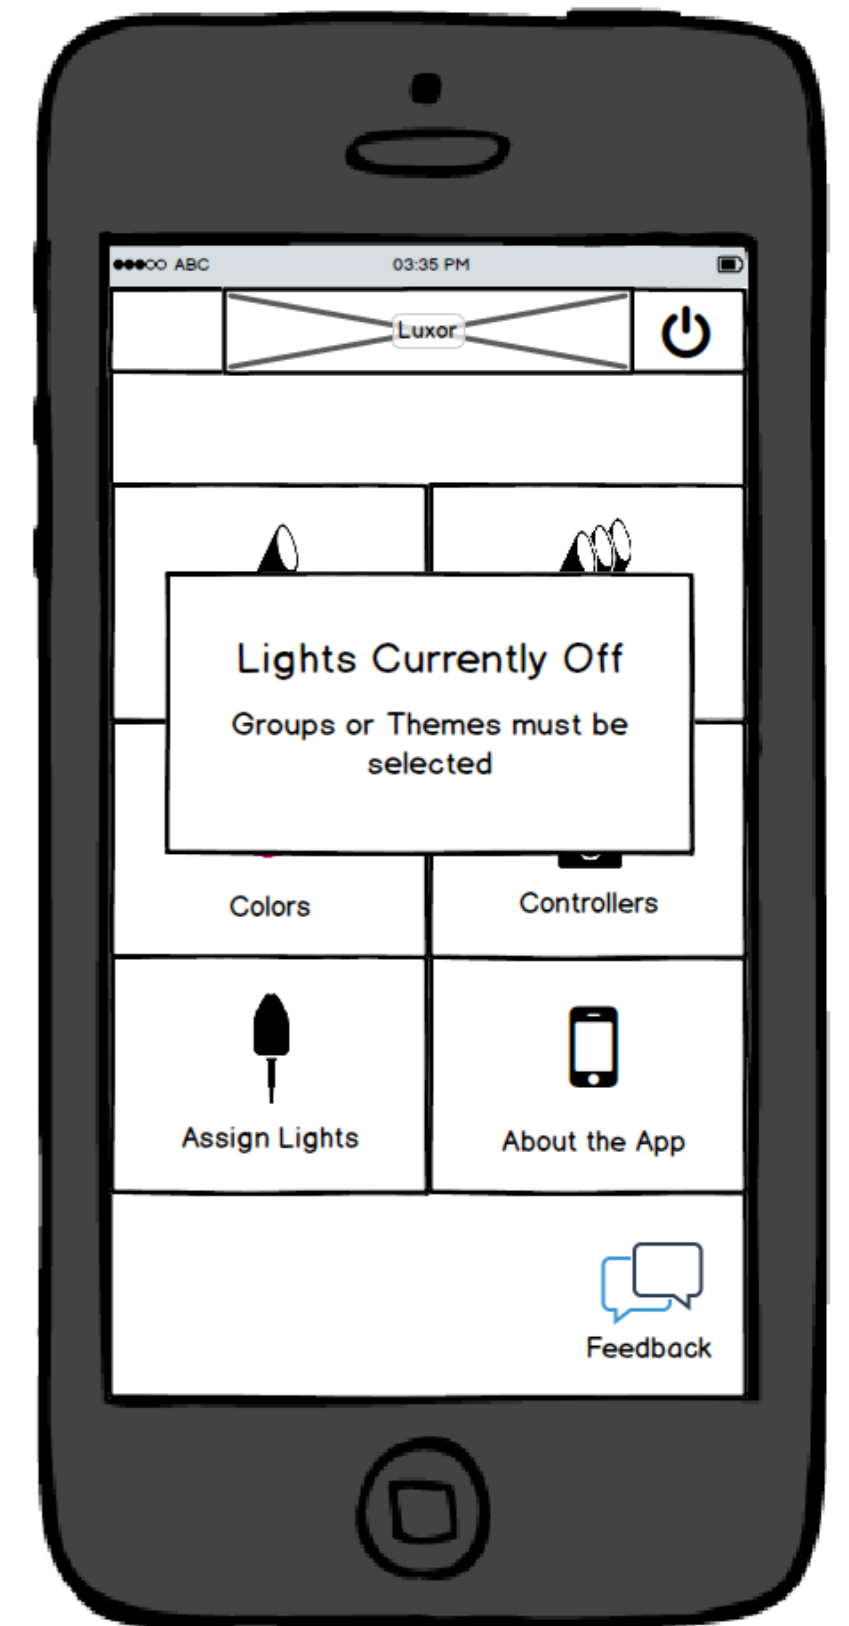

Luxor ZDC App

Luxor Splash Screen

Loading/Connecting Screen

Overview Screen

Master Power-off Message Screen
(Message appears when user presses the non-active power button)

Group overview screen

Group Main Screen

Swipe Right Options

Gear Screen Options

Search Screen Pull-down Feature/View

Group Select & Create Theme Screen

Select Options

Selected Screen View

Confirmation Message Overlay

Group Add/Detail and Overlay Message Screens

Group Add/Detail Screen

Delete Confirmation Screen

Theme screens

Theme Main Screen

Swipe Right Options

Gear Screen Options

Theme Add/Detail Screen

Color screens

About the App Screen

Main Support Screen

Open Accordion Screen

Luxor ZDC Tablet Home Screen

Subpage Menu Layout