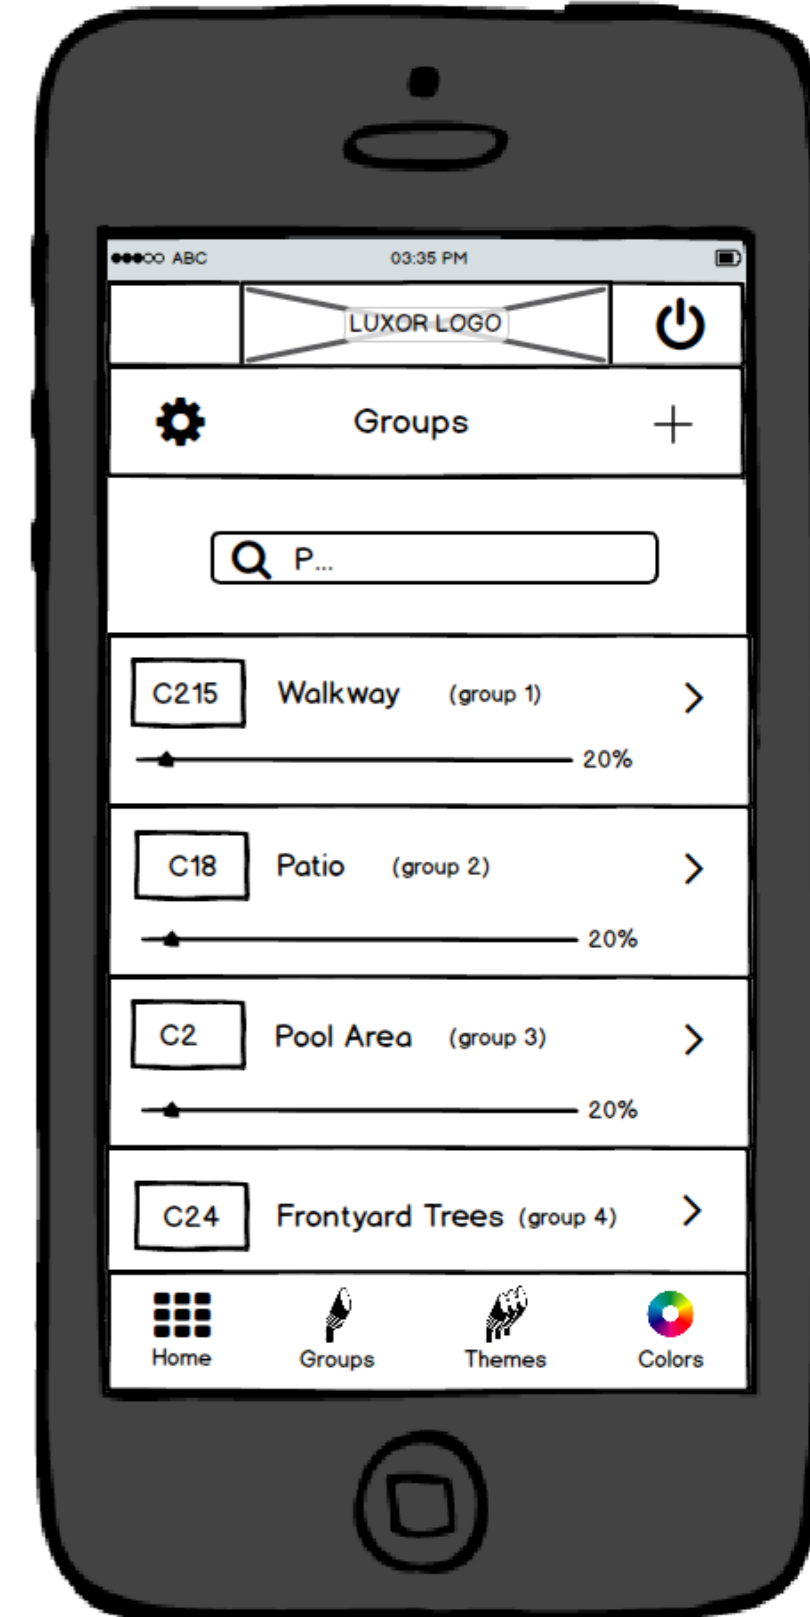

Luxor ZDC App

Luxor Splash Screen

Loading/Connecting Screen

Overview Screen

Master Power-off Message Screen
(Message appears when user presses the non-active power button)

Group overview screen

Group Main Screen

Swipe Right Options

Gear Screen Options

Search Screen Pull-down Feature/View

Group Select & Create Theme Screen

Select Options

Selected Screen View

Confirmation Message Overlay

Group Add/Detail and Overlay Message Screens

Group Add/Detail Screen

Delete Confirmation Screen

Theme screens

Theme Main Screen

Swipe Right Options

Gear Screen Options

Theme Add/Detail Screen

Color screens

About the App Screen

Main Support Screen

Open Accordion Screen

Luxor ZDC Tablet Home Screen

Subpage Menu Layout