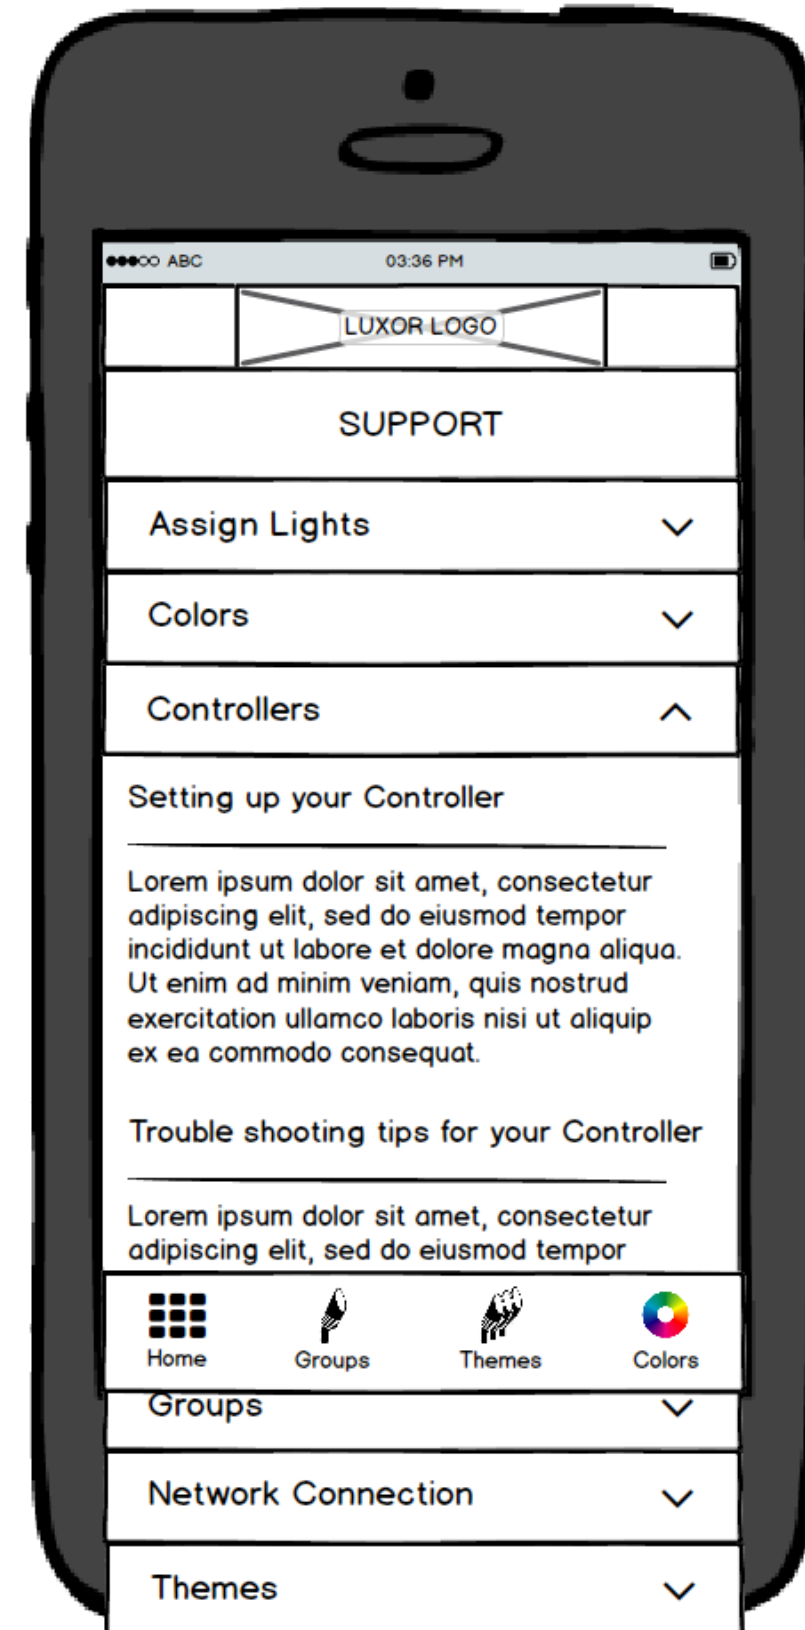

Luxor ZDC App

Luxor Splash Screen

Loading/Connecting Screen

Overview Screen

Master Power-off Message Screen
(Message appears when user presses the non-active power button)

Group overview screen

Group Main Screen

Color Main Screen

Gear Screen Options

Edit Color Screen

Save Edit Color Screen

Controller screens

Controller Main Screen

Active
Controllers

Not Responding
Controller(s) with
message

Adding Controller Screen

Controller Information Screen

Future Features

Assign Lights Screens

Select Group Screen

Hold to Assign Screen

Confirmation Screen

About the App and Support Screens

About the App Screen

Main Support Screen

Open Accordion Screen

Luxor ZDC Tablet Home Screen

Subpage Menu Layout