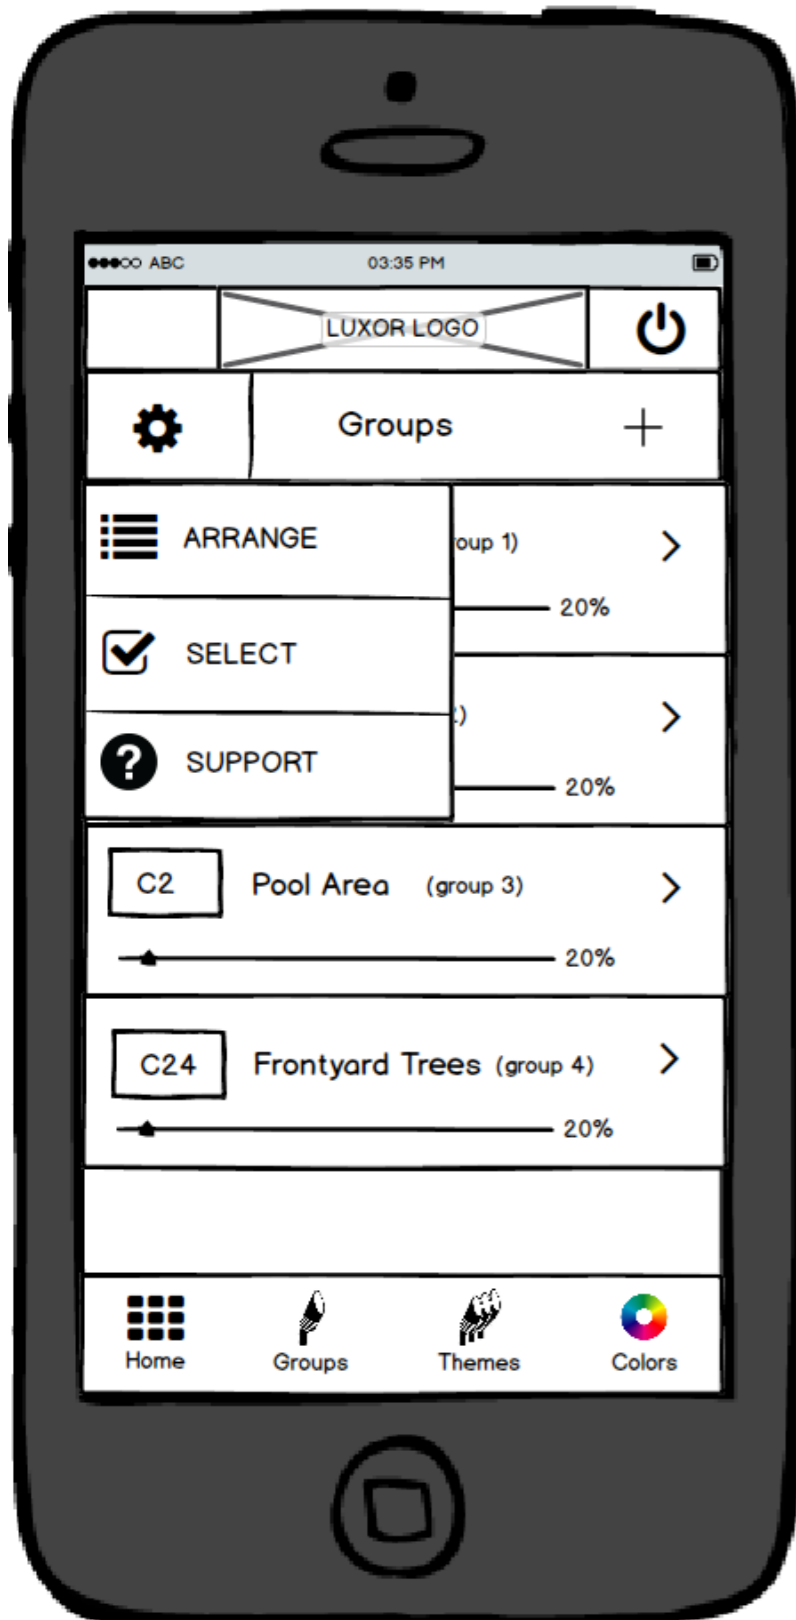

Luxor ZDC App

Luxor Splash Screen

Loading/Connecting Screen

Overview Screen

Master Power-off Message Screen
(Message appears when user presses the non-active power button)

Group overview screen

Group Main Screen

Swipe Right Options

Gear Screen Options

Search Screen Pull-down Feature/View

Group Select & Create Theme Screen

Select Options

Selected Screen View

Confirmation Message Overlay

Group Add/Detail and Overlay Message Screens

Group Add/Detail Screen

Delete Confirmation Screen

Theme screens

Theme Main Screen

Swipe Right Options

Gear Screen Options

Theme Add/Detail Screen

Color screens

About the App Screen

Main Support Screen

Open Accordion Screen

Luxor ZDC Tablet Home Screen

Subpage Menu Layout