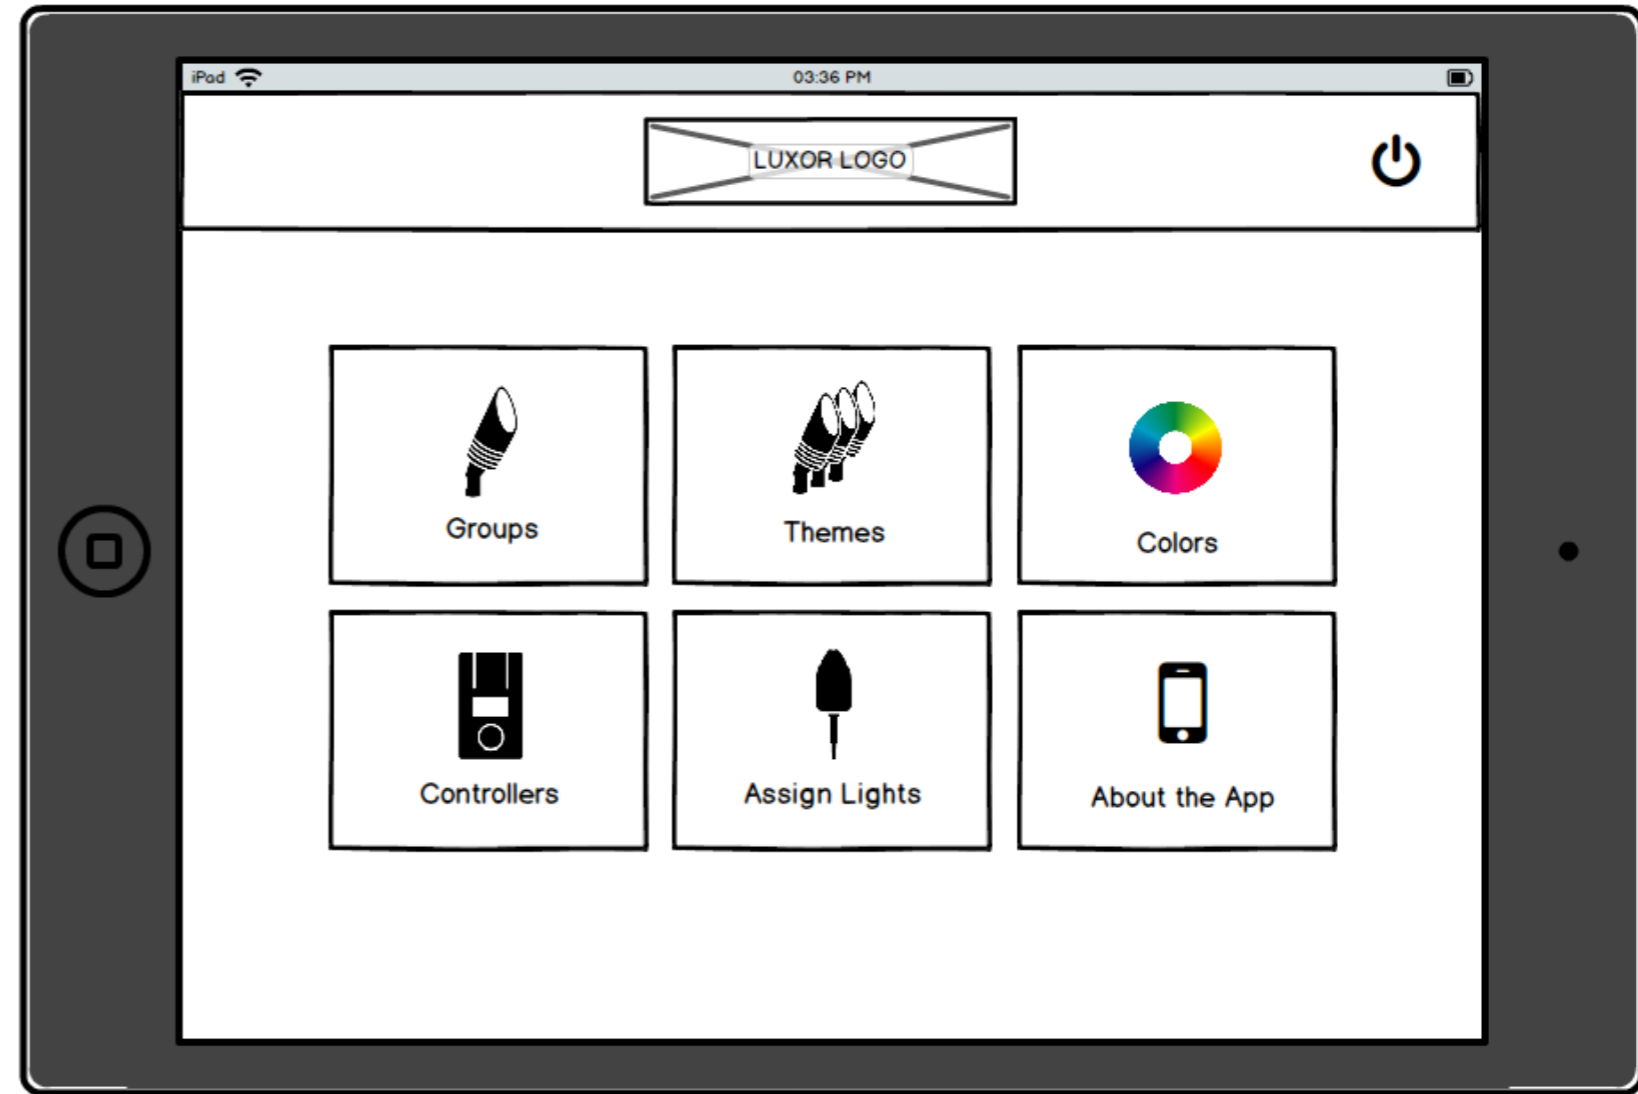

Adding Controller Screen

Controller Information Screen

Future Features

Assign Lights Screens

Select Group Screen

Hold to Assign Screen

Confirmation Screen

About the App and Support Screens

About the App Screen

Main Support Screen

Open Accordion Screen

Luxor ZDC Tablet Home Screen

Subpage Menu Layout