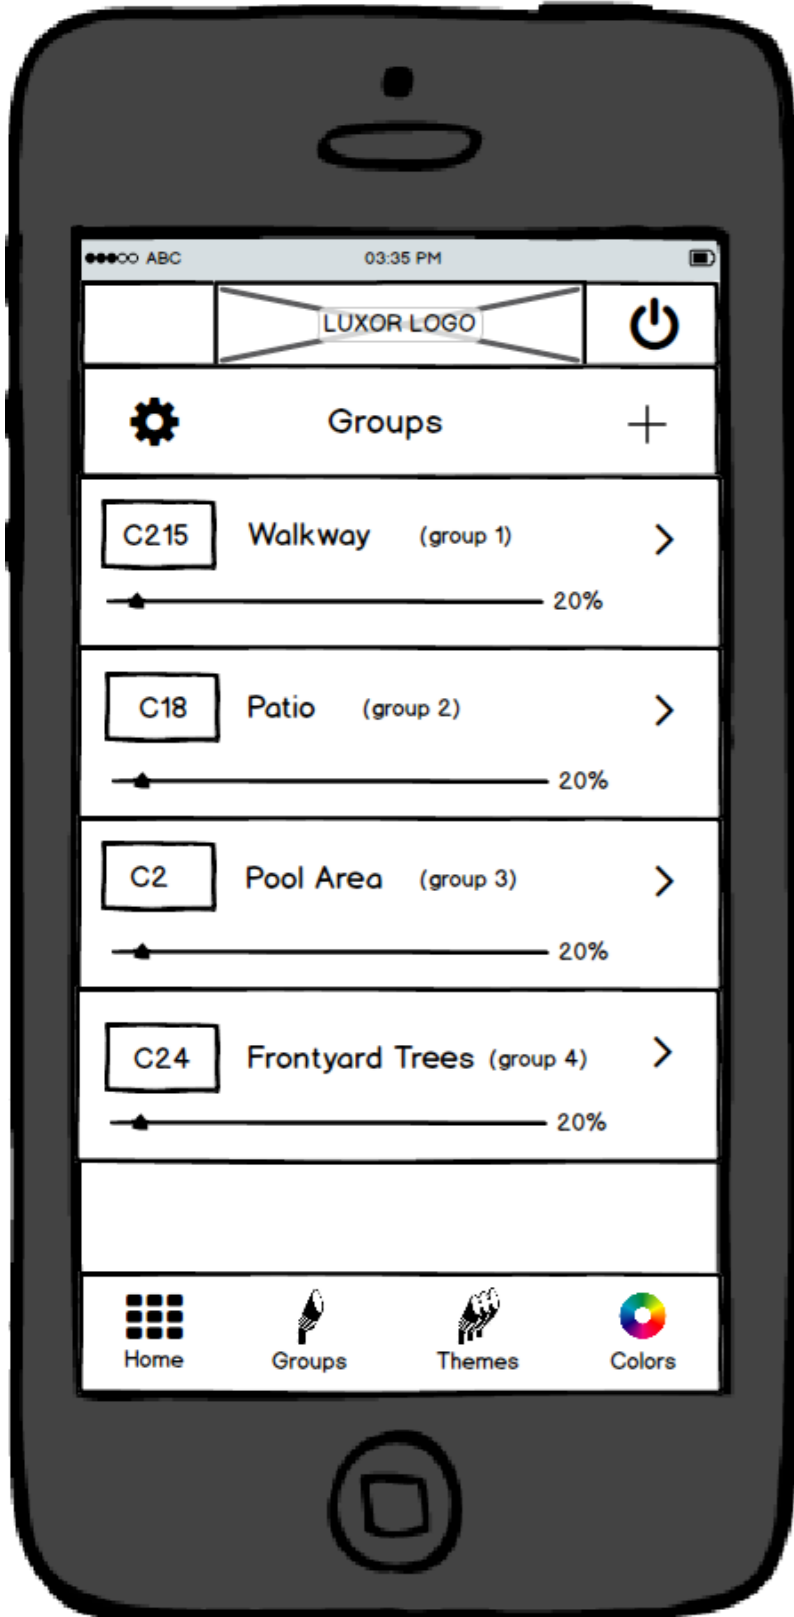

Luxor ZDC App

Luxor Splash Screen

Loading/Connecting Screen

Overview Screen

Master Power-off Message Screen
(Message appears when user presses the non-active power button)

Group overview screen

Group Main Screen

Swipe Right Options

Gear Screen Options

Search Screen Pull-down Feature/View

Group Select & Create Theme Screen

Select Options

Selected Screen View

Confirmation Message Overlay

Group Add/Detail and Overlay Message Screens

Group Add/Detail Screen

Delete Confirmation Screen

Theme screens

Theme Main Screen

Swipe Right Options

Gear Screen Options

Theme Add/Detail Screen

Color screens

About the App Screen

Main Support Screen

Open Accordion Screen

Luxor ZDC Tablet Home Screen

Subpage Menu Layout