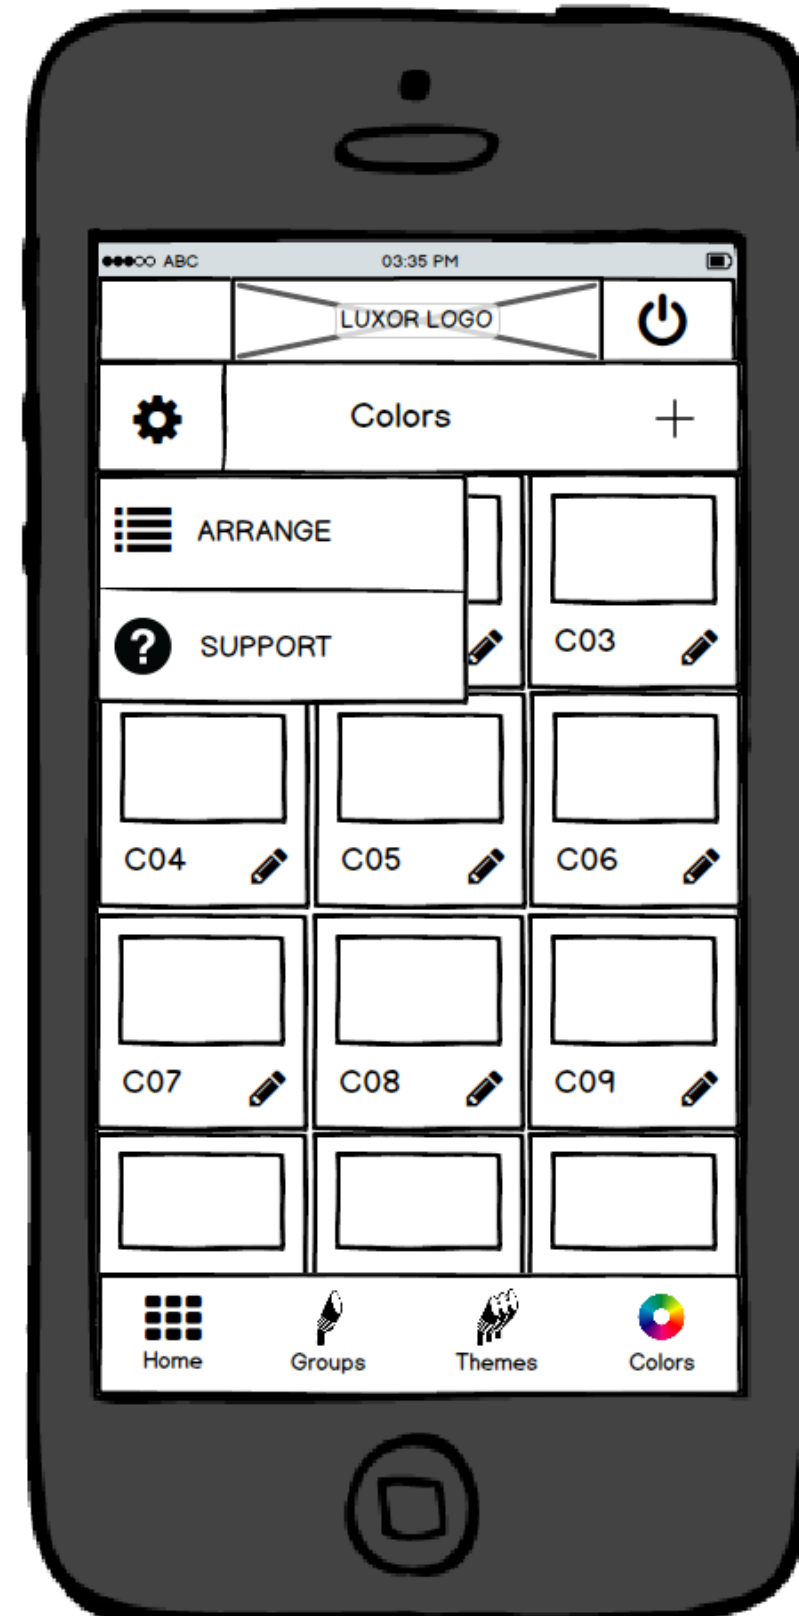

Luxor ZDC App

Luxor Splash Screen

Loading/Connecting Screen

Overview Screen

Master Power-off Message Screen
(Message appears when user presses the non-active power button)

Group overview screen

Group Main Screen

Swipe Right Options

Gear Screen Options

Search Screen Pull-down Feature/View

Group Select & Create Theme Screen

Select Options

Selected Screen View

Confirmation Message Overlay

Group Add/Detail and Overlay Message Screens

Group Add/Detail Screen

Delete Confirmation Screen

Theme screens

Theme Main Screen

Swipe Right Options

Gear Screen Options

Theme Add/Detail Screen

Color screens

Color Main Screen

Gear Screen Options

Edit Color Screen

Save Edit Color Screen

Controller screens

Controller Main Screen

Active
Controllers

Not Responding
Controller(s) with
message