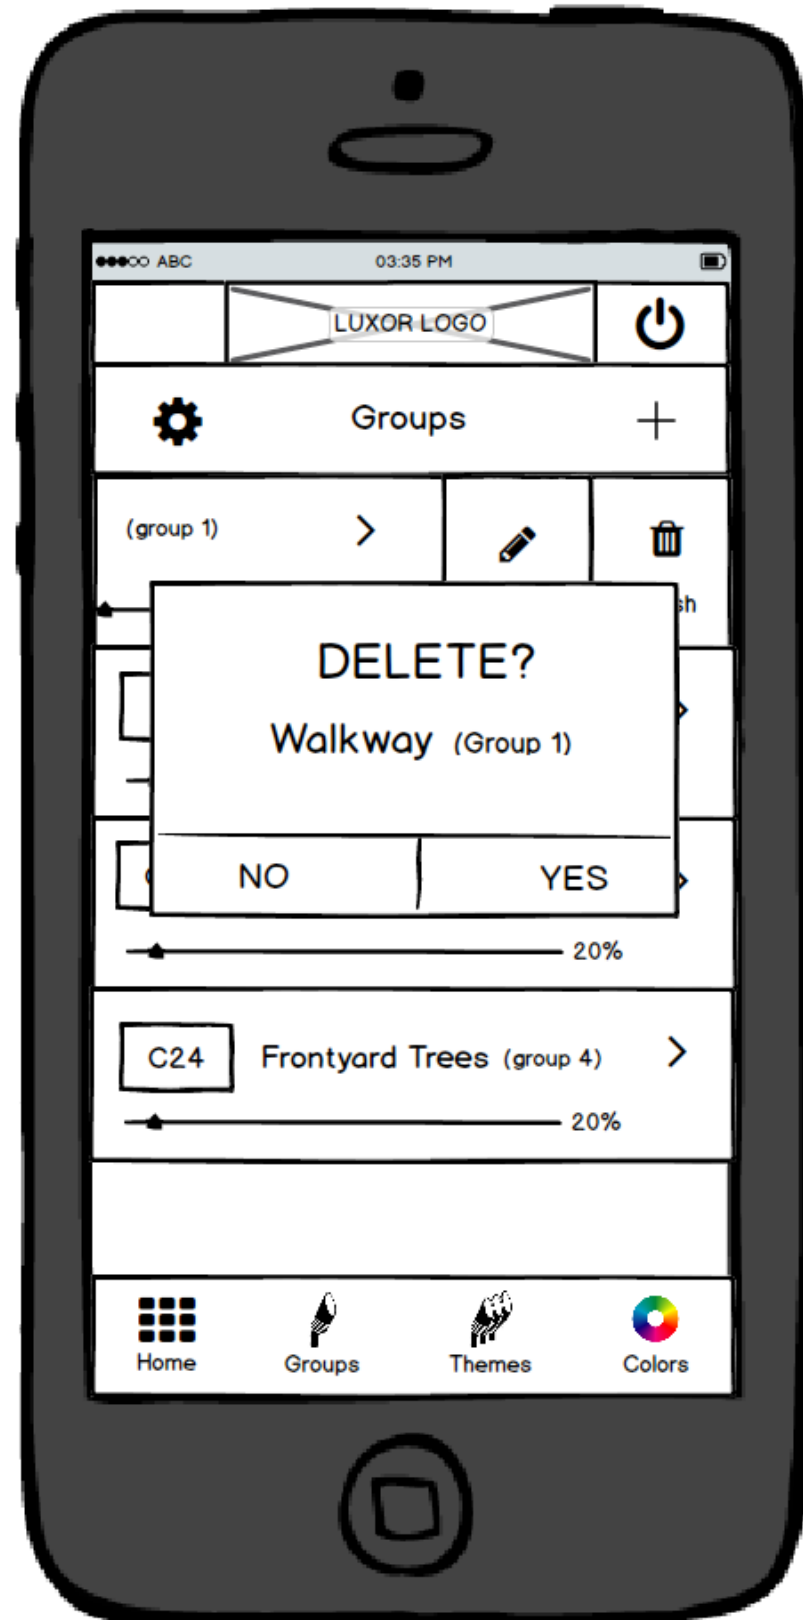

Luxor ZDC App

Luxor Splash Screen

Loading/Connecting Screen

Overview Screen

Master Power-off Message Screen
(Message appears when user presses the non-active power button)

Group overview screen

Group Main Screen

Swipe Right Options

Gear Screen Options

Search Screen Pull-down Feature/View

Group Select & Create Theme Screen

Select Options

Selected Screen View

Confirmation Message Overlay

Group Add/Detail and Overlay Message Screens

Group Add/Detail Screen

Delete Confirmation Screen

Theme screens

Theme Main Screen

Swipe Right Options

Gear Screen Options

Theme Add/Detail Screen

Color screens

About the App Screen

Main Support Screen

Open Accordion Screen

Luxor ZDC Tablet Home Screen

Subpage Menu Layout