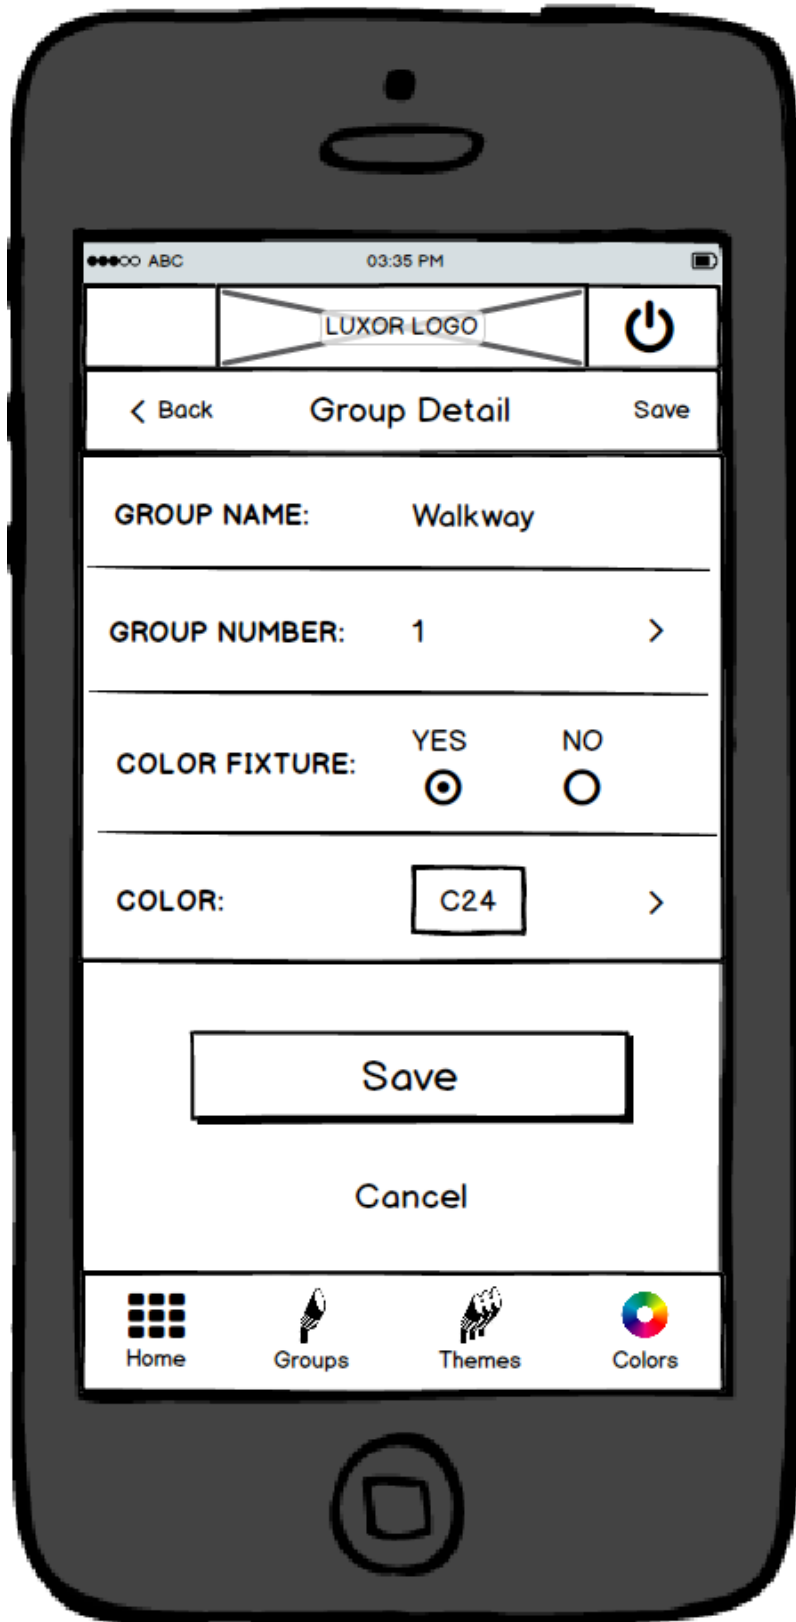

Luxor ZDC App

Luxor Splash Screen

Loading/Connecting Screen

Overview Screen

Master Power-off Message Screen
(Message appears when user presses the non-active power button)

Group overview screen

Group Main Screen

Swipe Right Options

Gear Screen Options

Search Screen Pull-down Feature/View

Group Select & Create Theme Screen

Select Options

Selected Screen View

Confirmation Message Overlay

Group Add/Detail and Overlay Message Screens

Group Add/Detail Screen

Delete Confirmation Screen

Theme screens

Theme Main Screen

Swipe Right Options

Gear Screen Options

Theme Add/Detail Screen

Color screens

Color Main Screen

Gear Screen Options

Edit Color Screen

Save Edit Color Screen

Controller screens

Controller Main Screen

Active
Controllers

Not Responding
Controller(s) with
message