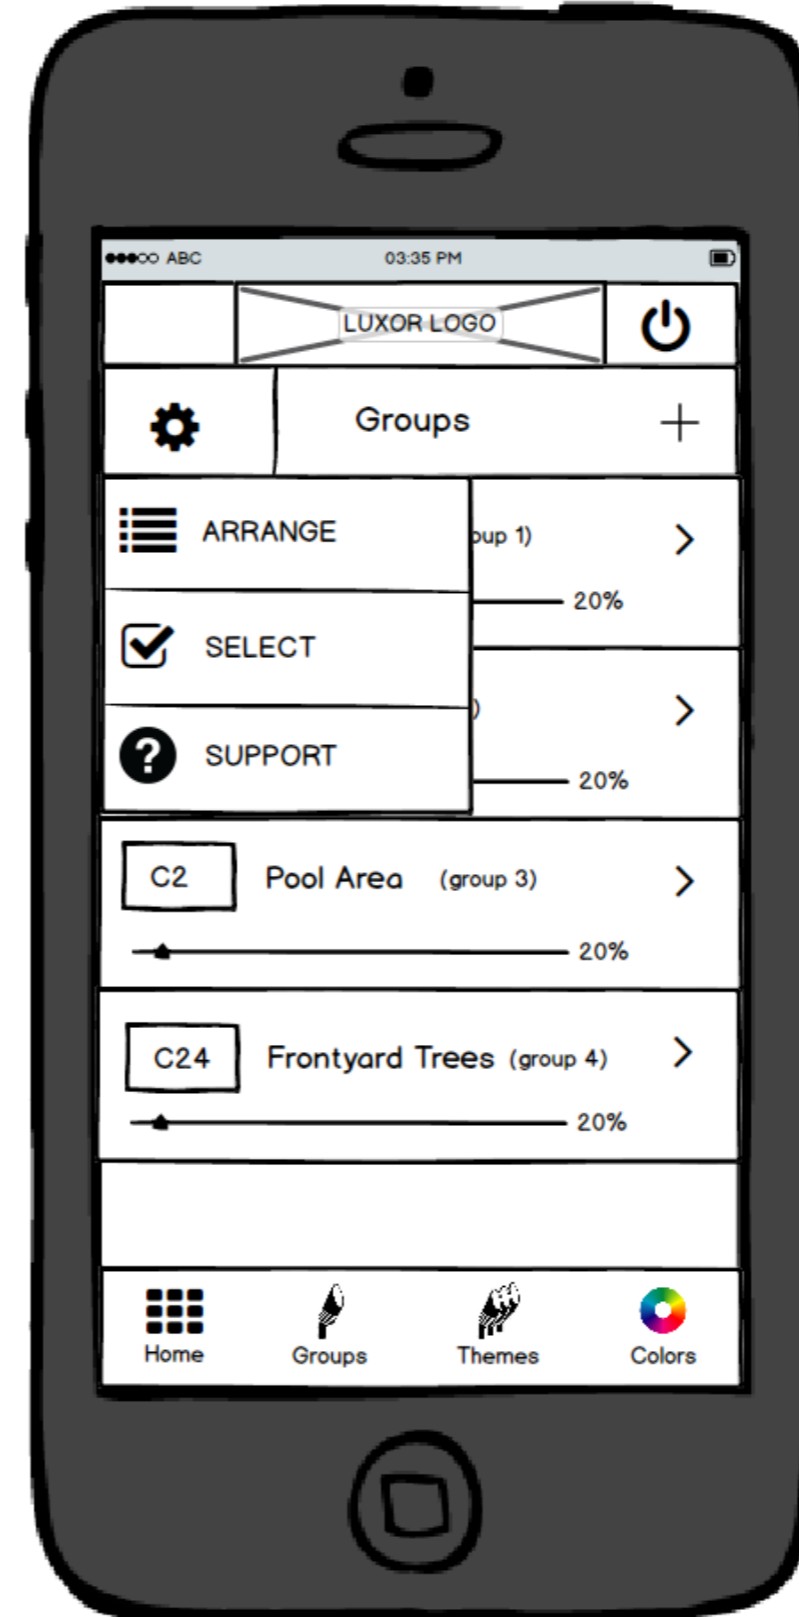

Luxor ZDC App

Luxor Splash Screen

Loading/Connecting Screen

Overview Screen

Master Power-off Message Screen
(Message appears when user presses the non-active power button)

Group overview screen

Group Main Screen

Swipe Right Options

Gear Screen Options

Search Screen Pull-down Feature/View

Group Select & Create Theme Screen

Select Options

Selected Screen View

Confirmation Message Overlay

Group Add/Detail and Overlay Message Screens

Group Add/Detail Screen

Delete Confirmation Screen

Theme screens

Theme Main Screen

Swipe Right Options

Gear Screen Options

Theme Add/Detail Screen

Color screens

About the App Screen

Main Support Screen

Open Accordion Screen

Luxor ZDC Tablet Home Screen

Subpage Menu Layout