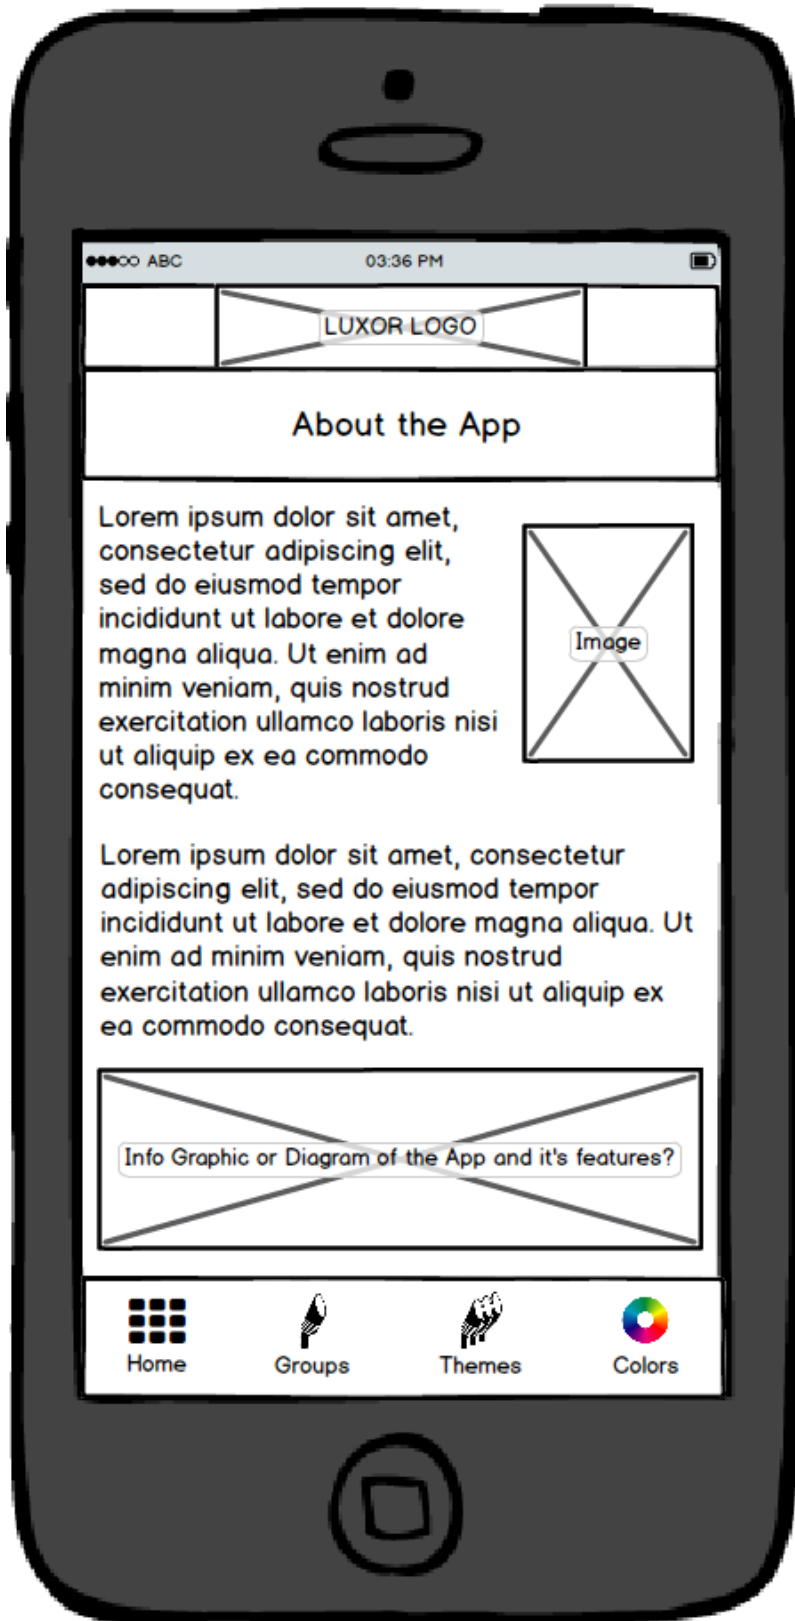

Luxor ZDC App

Luxor Splash Screen

Loading/Connecting Screen

Overview Screen

Master Power-off Message Screen
(Message appears when user presses the non-active power button)

Group overview screen

Group Main Screen

Color Main Screen

Gear Screen Options

Edit Color Screen

Save Edit Color Screen

Controller screens

Controller Main Screen

Active
Controllers

Not Responding
Controller(s) with
message

Adding Controller Screen

Controller Information Screen

Future Features

Assign Lights Screens

Select Group Screen

Hold to Assign Screen

Confirmation Screen

About the App and Support Screens

About the App Screen

Main Support Screen

Open Accordion Screen

Luxor ZDC Tablet Home Screen

Subpage Menu Layout