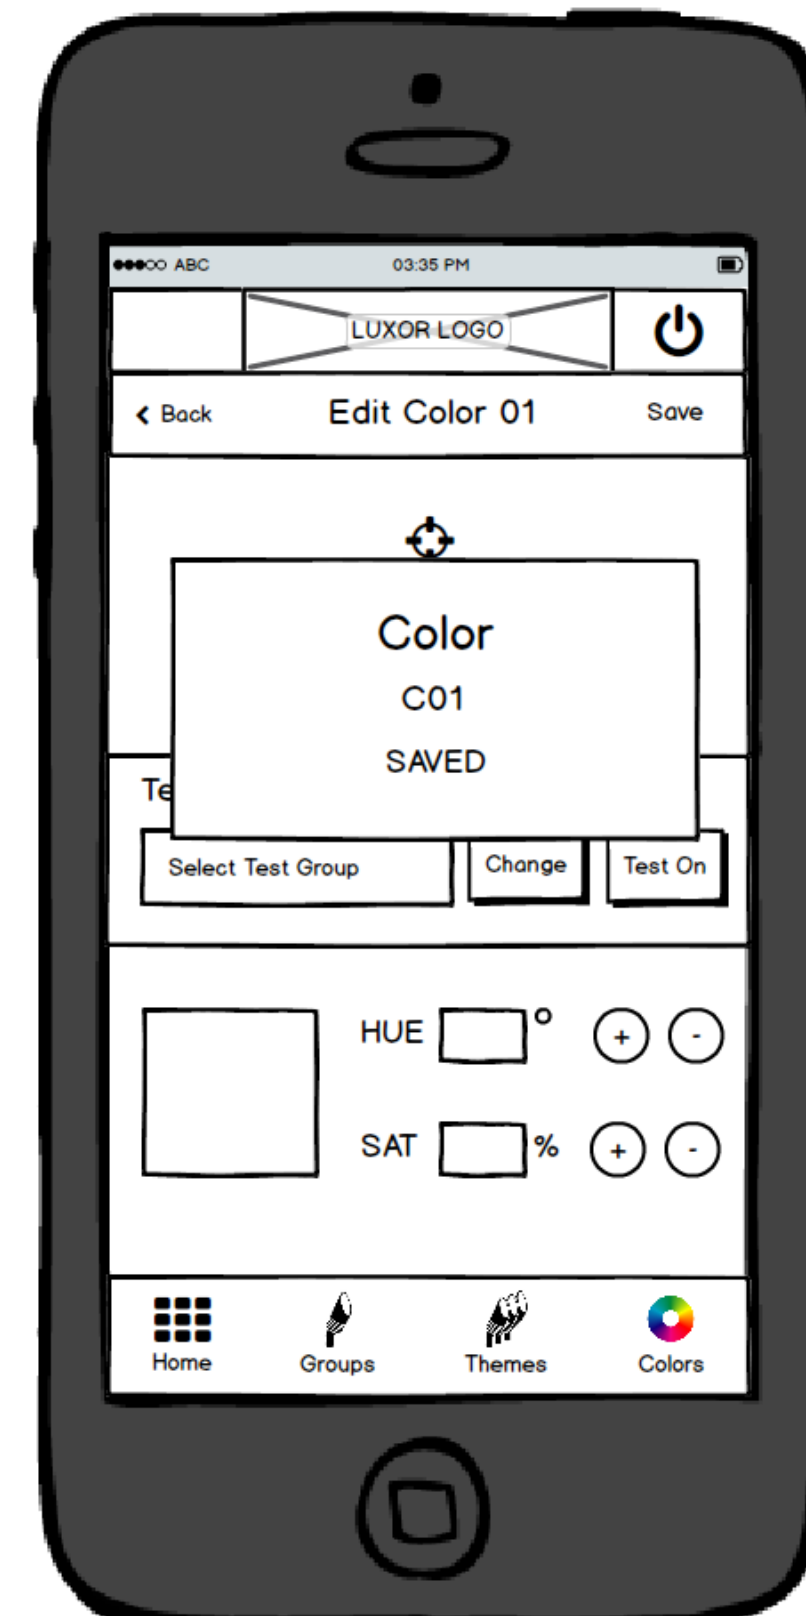

Group Add/Detail Screen

Delete Confirmation Screen

Theme screens

Theme Main Screen

Swipe Right Options

Gear Screen Options

Theme Add/Detail Screen

Color screens

Color Main Screen

Gear Screen Options

Edit Color Screen

Save Edit Color Screen

Controller screens

Controller Main Screen

Active
Controllers

Not Responding
Controller(s) with
message

Adding Controller Screen

Controller Information Screen

Future Features

Assign Lights Screens

Select Group Screen

Hold to Assign Screen

Confirmation Screen

About the App and Support Screens

About the App Screen

Main Support Screen

Open Accordion Screen

Luxor ZDC Tablet Home Screen

Subpage Menu Layout