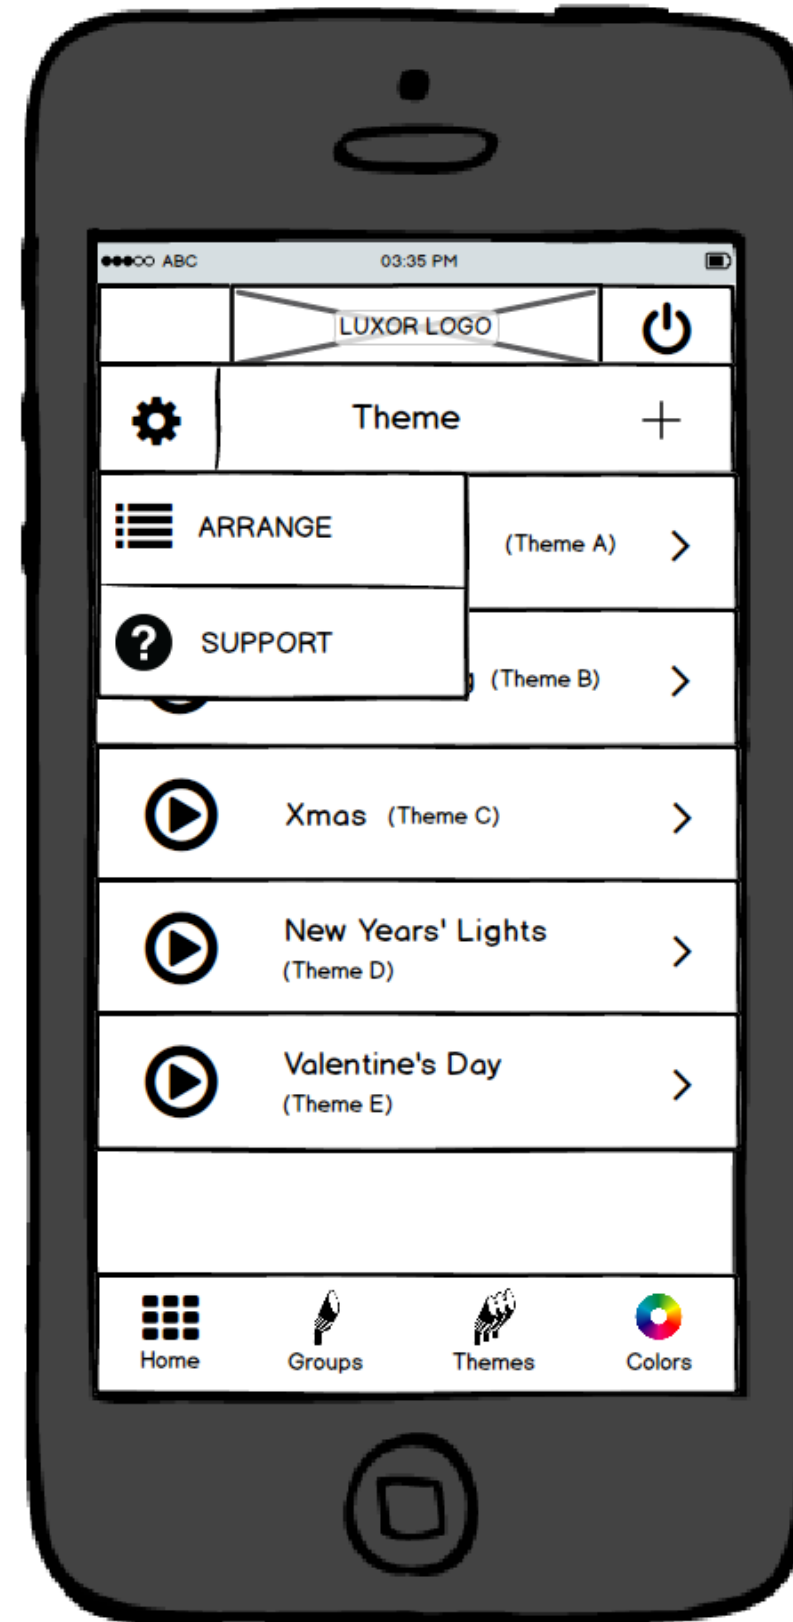

Luxor ZDC App

Luxor Splash Screen

Loading/Connecting Screen

Overview Screen

Master Power-off Message Screen
(Message appears when user presses the non-active power button)

Group overview screen

Group Main Screen

Swipe Right Options

Gear Screen Options

Search Screen Pull-down Feature/View

Group Select & Create Theme Screen

Select Options

Selected Screen View

Confirmation Message Overlay

Group Add/Detail and Overlay Message Screens

Group Add/Detail Screen

Delete Confirmation Screen

Theme screens

Theme Main Screen

Swipe Right Options

Gear Screen Options

Theme Add/Detail Screen

Color screens

Color Main Screen

Gear Screen Options

Edit Color Screen

Save Edit Color Screen

Controller screens

Controller Main Screen

Active
Controllers

Not Responding
Controller(s) with
message