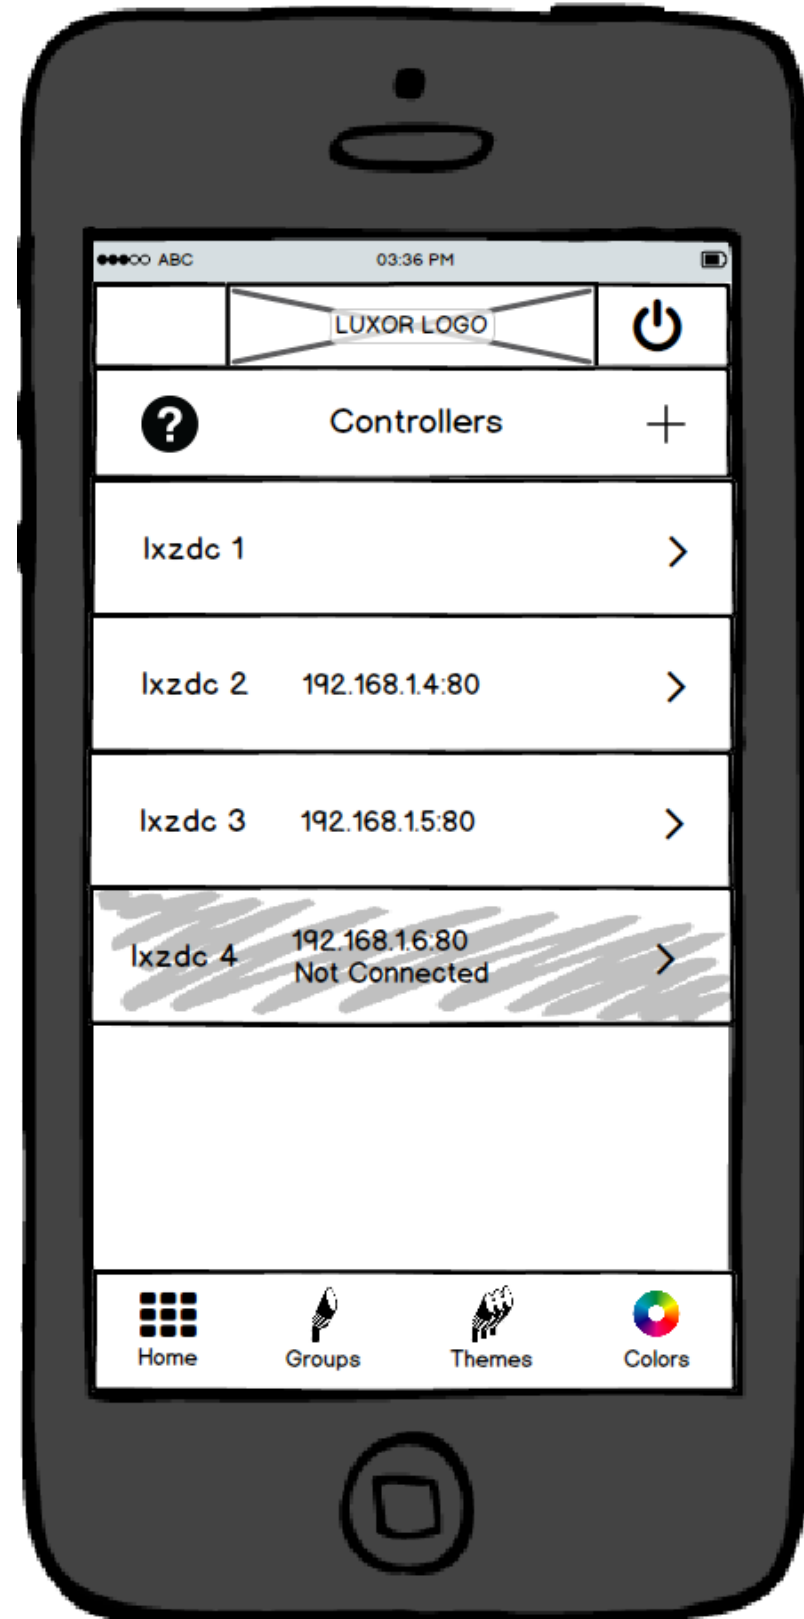

Luxor ZDC App

Luxor Splash Screen

Loading/Connecting Screen

Overview Screen

Master Power-off Message Screen
(Message appears when user presses the non-active power button)

Group overview screen

Group Main Screen

Color Main Screen

Gear Screen Options

Edit Color Screen

Save Edit Color Screen

Controller screens

Controller Main Screen

Active
Controllers

Not Responding
Controller(s) with
message

Adding Controller Screen

Controller Information Screen

Future Features

Assign Lights Screens

Select Group Screen

Hold to Assign Screen

Confirmation Screen

About the App and Support Screens

About the App Screen

Main Support Screen

Open Accordion Screen

Luxor ZDC Tablet Home Screen

Subpage Menu Layout