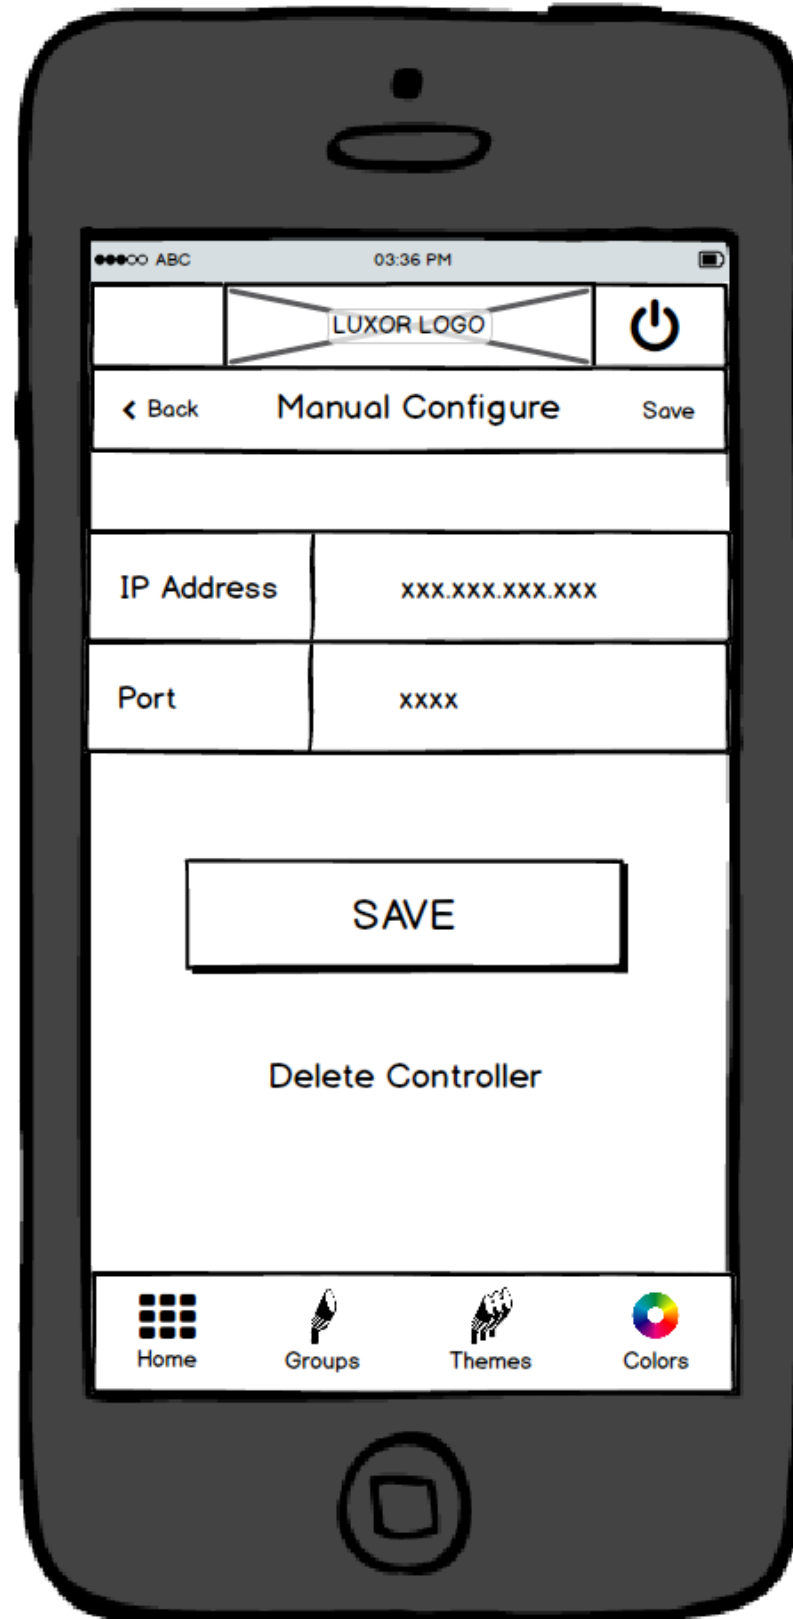

Luxor ZDC App

Luxor Splash Screen

Loading/Connecting Screen

Overview Screen

Master Power-off Message Screen
(Message appears when user presses the non-active power button)

Group overview screen

Group Main Screen

Color Main Screen

Gear Screen Options

Edit Color Screen

Save Edit Color Screen

Controller screens

Controller Main Screen

Active
Controllers

Not Responding
Controller(s) with
message

Adding Controller Screen

Controller Information Screen

Future Features

Assign Lights Screens

Select Group Screen

Hold to Assign Screen

Confirmation Screen

About the App and Support Screens

About the App Screen

Main Support Screen

Open Accordion Screen

Luxor ZDC Tablet Home Screen

Subpage Menu Layout