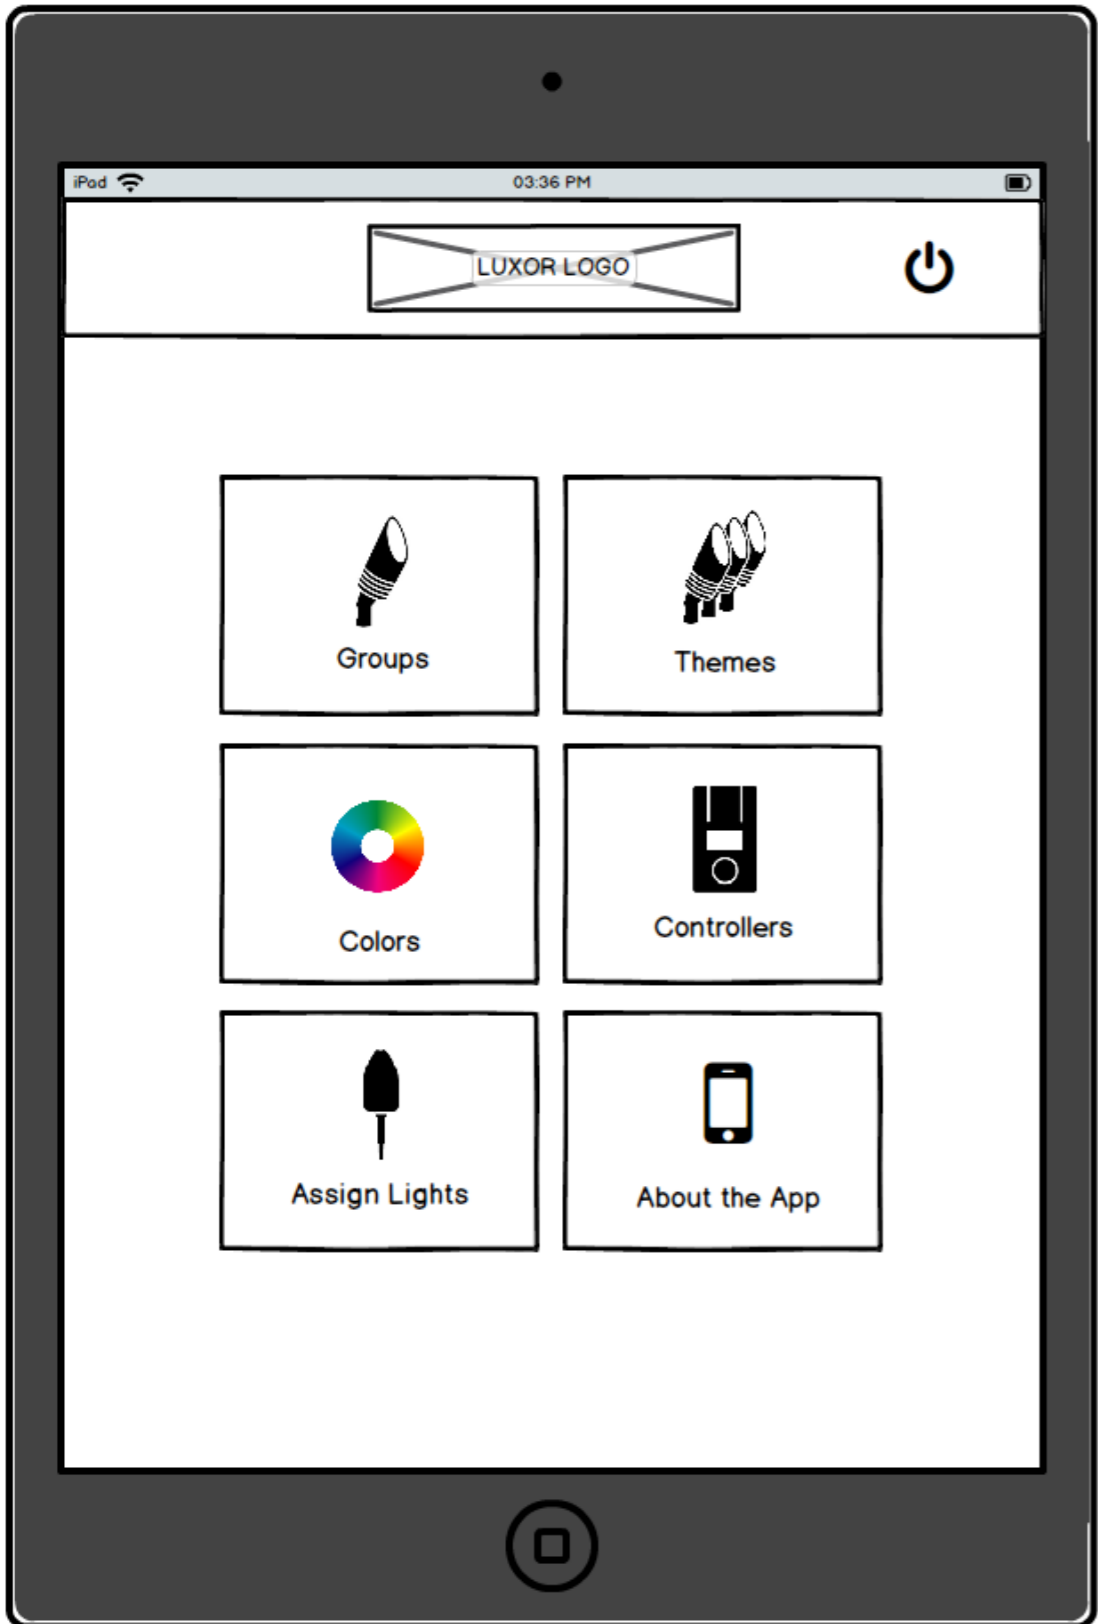

Luxor ZDC App

Luxor Splash Screen

Loading/Connecting Screen

Overview Screen

Master Power-off Message Screen
(Message appears when user presses the non-active power button)

Group overview screen

Group Main Screen

Group Add/Detail Screen

Delete Confirmation Screen

Theme screens

Theme Main Screen

Swipe Right Options

Gear Screen Options

Theme Add/Detail Screen

Color screens

Adding Controller Screen

Controller Information Screen

Future Features

Assign Lights Screens

Select Group Screen

Hold to Assign Screen

Confirmation Screen

About the App and Support Screens

About the App Screen

Main Support Screen

Open Accordion Screen

Luxor ZDC Tablet Home Screen

Subpage Menu Layout