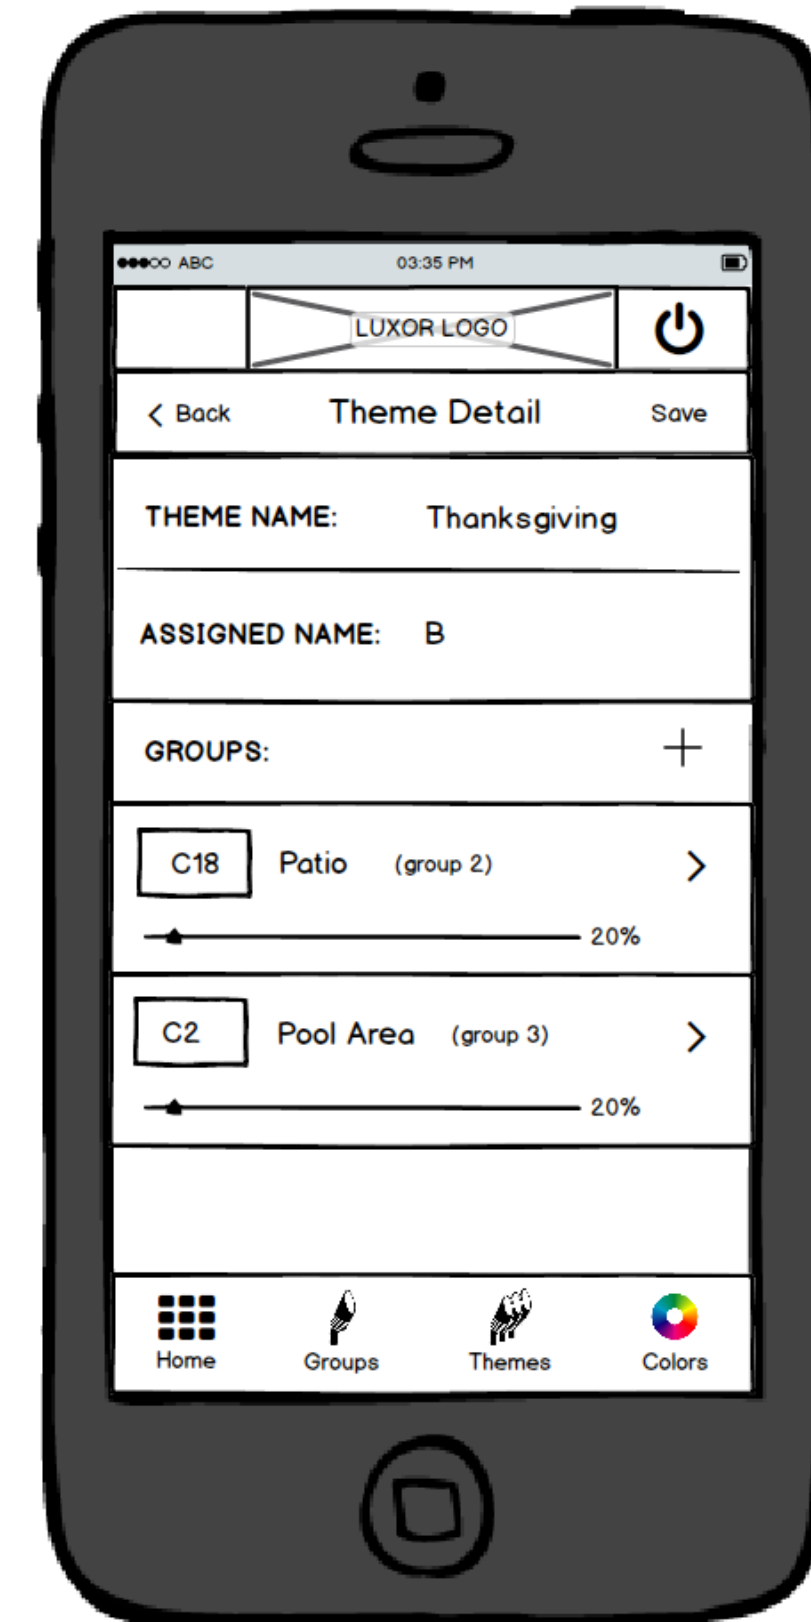

Luxor ZDC App

Luxor Splash Screen

Loading/Connecting Screen

Overview Screen

Master Power-off Message Screen
(Message appears when user presses the non-active power button)

Group overview screen

Group Main Screen

Swipe Right Options

Gear Screen Options

Search Screen Pull-down Feature/View

Group Select & Create Theme Screen

Select Options

Selected Screen View

Confirmation Message Overlay

Group Add/Detail and Overlay Message Screens

Group Add/Detail Screen

Delete Confirmation Screen

Theme screens

Theme Main Screen

Swipe Right Options

Gear Screen Options

Theme Add/Detail Screen

Color screens

Color Main Screen

Gear Screen Options

Edit Color Screen

Save Edit Color Screen

Controller screens

Controller Main Screen

Active
Controllers

Not Responding
Controller(s) with
message