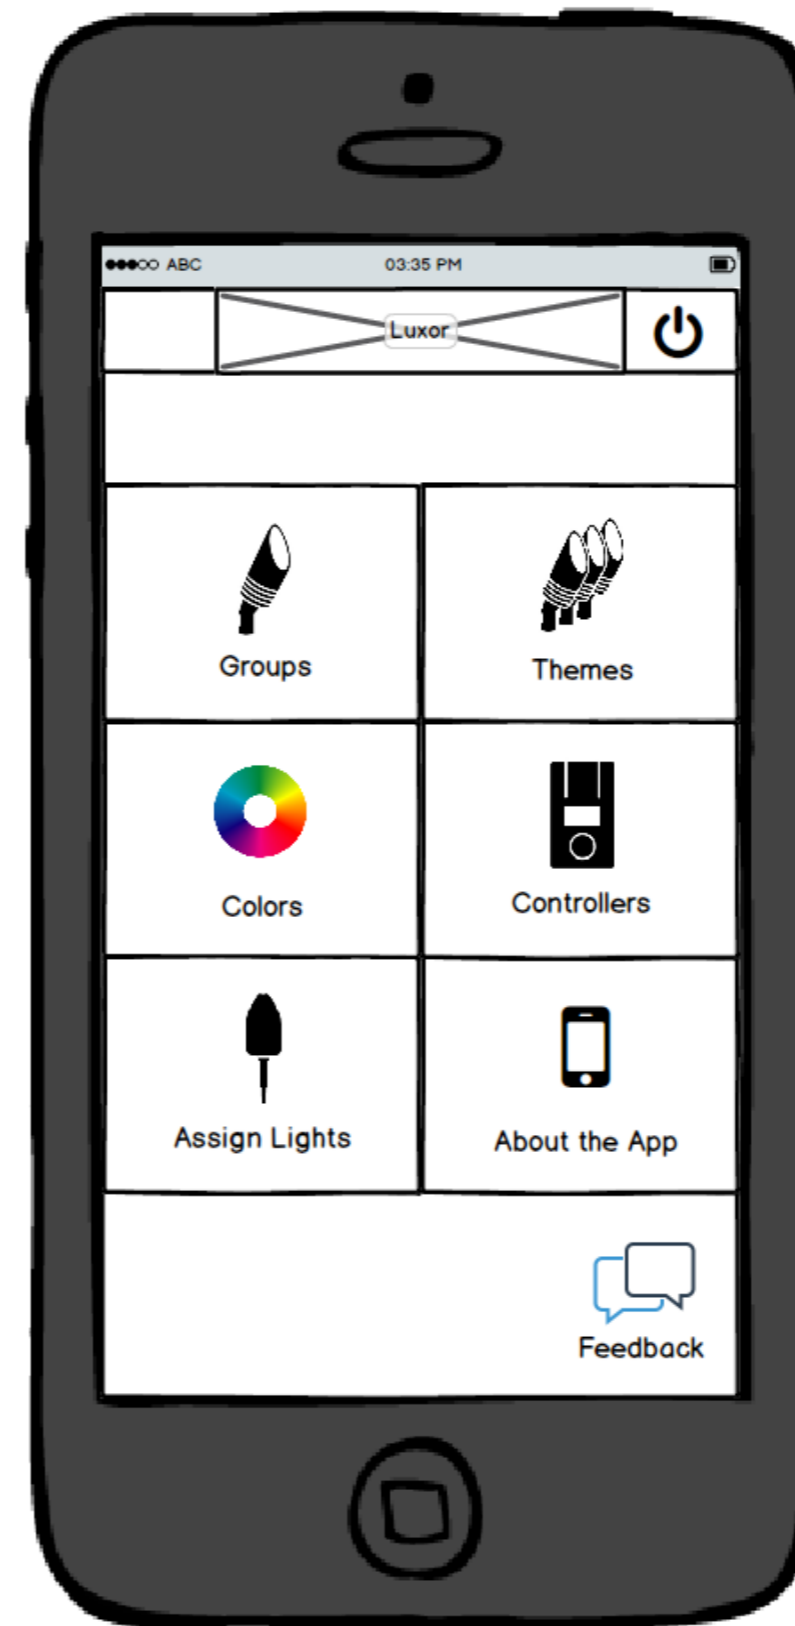

Luxor ZDC App

Luxor Splash Screen

Loading/Connecting Screen

Overview Screen

Master Power-off Message Screen
(Message appears when user presses the non-active power button)

Group overview screen

Group Main Screen

Swipe Right Options

Gear Screen Options

Search Screen Pull-down Feature/View

Group Select & Create Theme Screen

Select Options

Selected Screen View

Confirmation Message Overlay

Group Add/Detail and Overlay Message Screens

Group Add/Detail Screen

Delete Confirmation Screen

Theme screens

Theme Main Screen

Swipe Right Options

Gear Screen Options

Theme Add/Detail Screen

Color screens

About the App Screen

Main Support Screen

Open Accordion Screen

Luxor ZDC Tablet Home Screen

Subpage Menu Layout