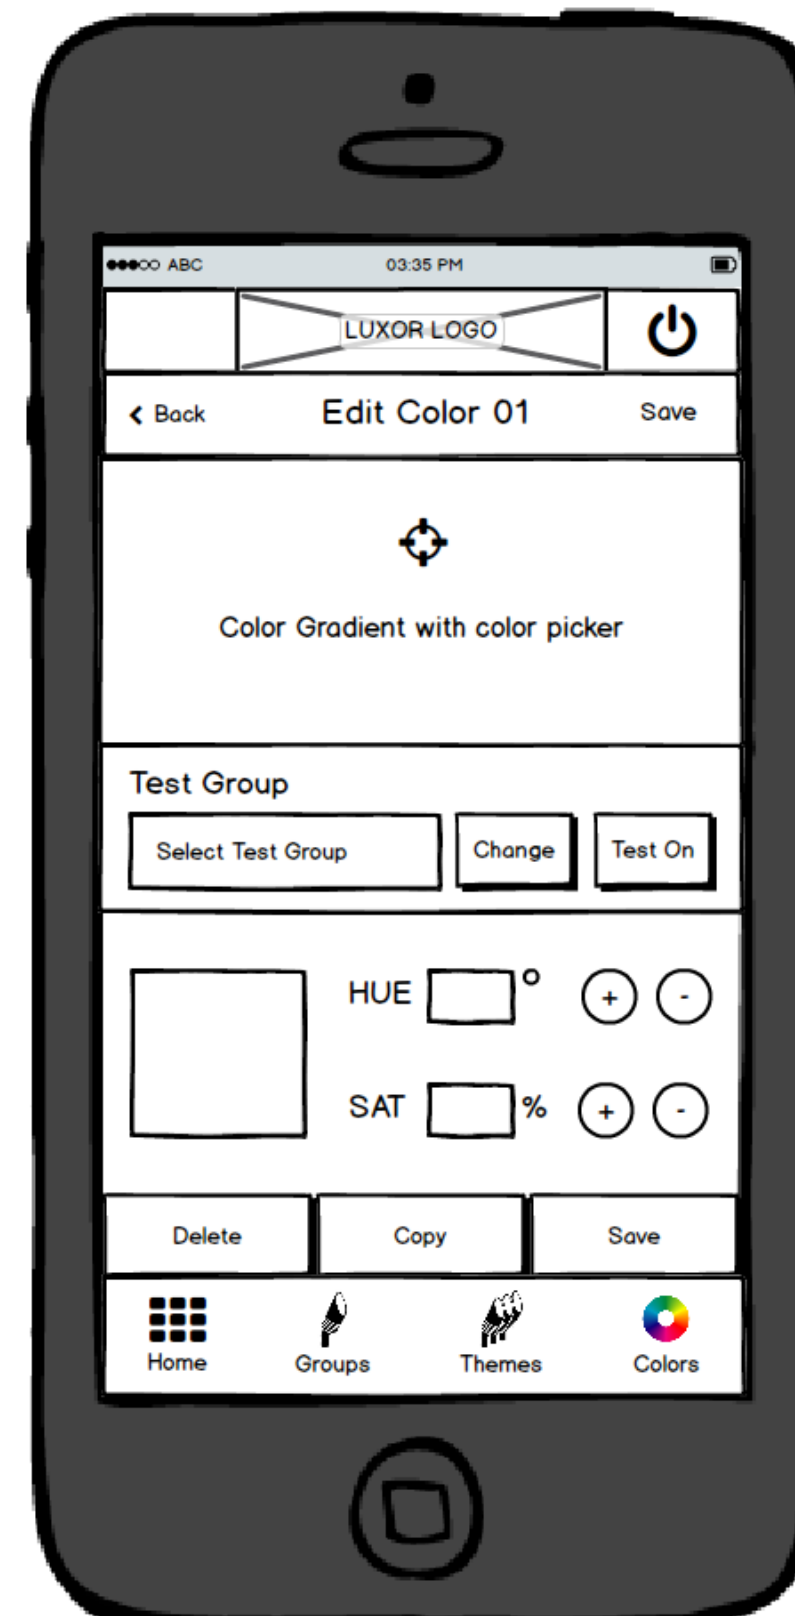

Luxor ZDC App

Luxor Splash Screen

Loading/Connecting Screen

Overview Screen

Master Power-off Message Screen
(Message appears when user presses the non-active power button)

Group overview screen

Group Main Screen

Swipe Right Options

Gear Screen Options

Search Screen Pull-down Feature/View

Group Select & Create Theme Screen

Select Options

Selected Screen View

Confirmation Message Overlay

Group Add/Detail and Overlay Message Screens

Group Add/Detail Screen

Delete Confirmation Screen

Theme screens

Theme Main Screen

Swipe Right Options

Gear Screen Options

Theme Add/Detail Screen

Color screens

Color Main Screen

Gear Screen Options

Edit Color Screen

Save Edit Color Screen

Controller screens

Controller Main Screen

Active
Controllers

Not Responding
Controller(s) with
message