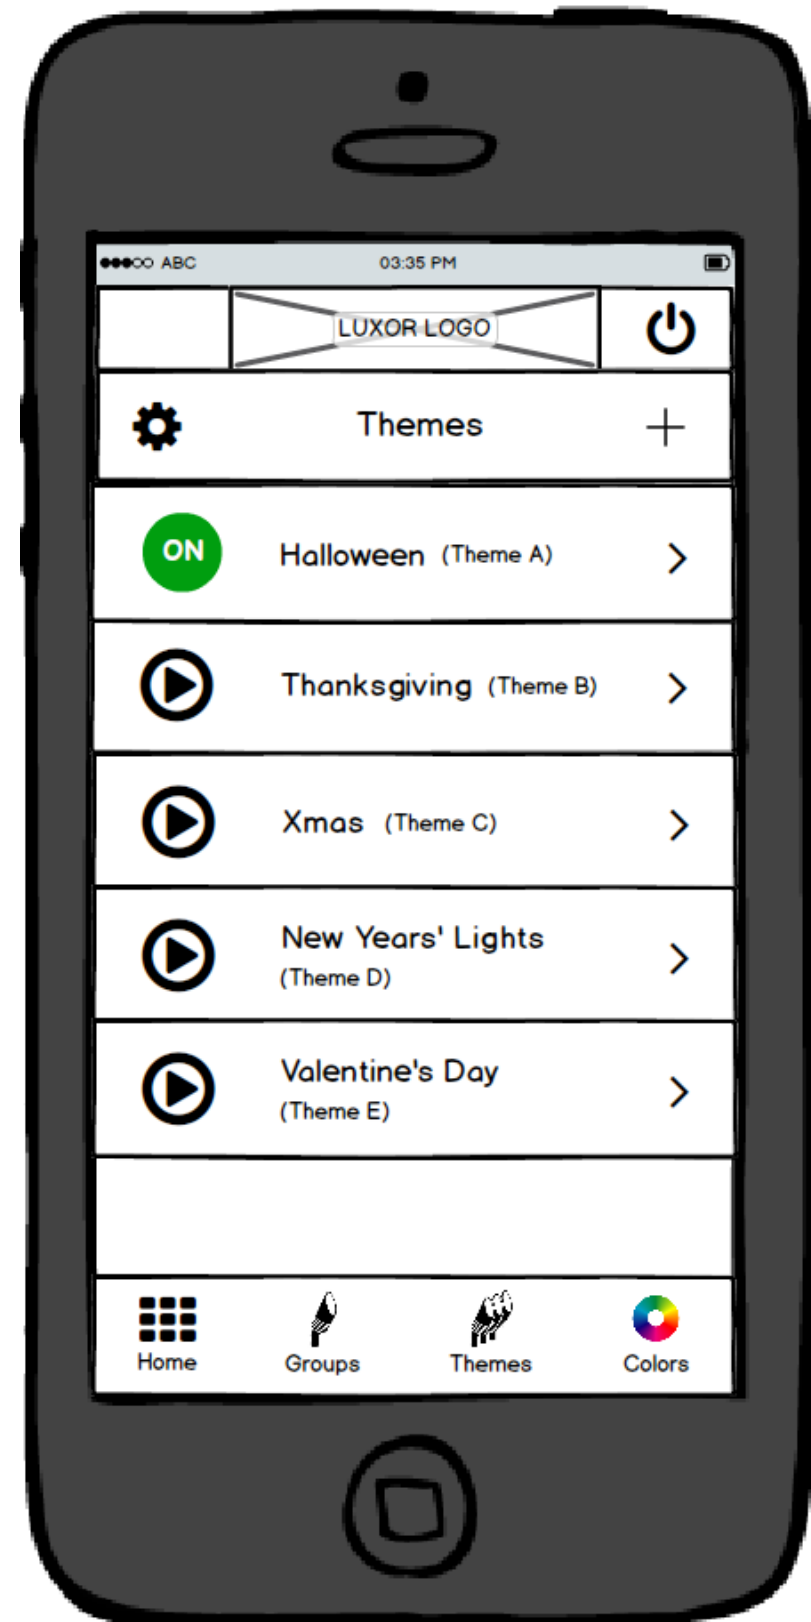

Luxor ZDC App

Luxor Splash Screen

Loading/Connecting Screen

Overview Screen

Master Power-off Message Screen
(Message appears when user presses the non-active power button)

Group overview screen

Group Main Screen

Swipe Right Options

Gear Screen Options

Search Screen Pull-down Feature/View

Group Select & Create Theme Screen

Select Options

Selected Screen View

Confirmation Message Overlay

Group Add/Detail and Overlay Message Screens

Group Add/Detail Screen

Delete Confirmation Screen

Theme screens

Theme Main Screen

Swipe Right Options

Gear Screen Options

Theme Add/Detail Screen

Color screens

Color Main Screen

Gear Screen Options

Edit Color Screen

Save Edit Color Screen

Controller screens

Controller Main Screen

Active
Controllers

Not Responding
Controller(s) with
message