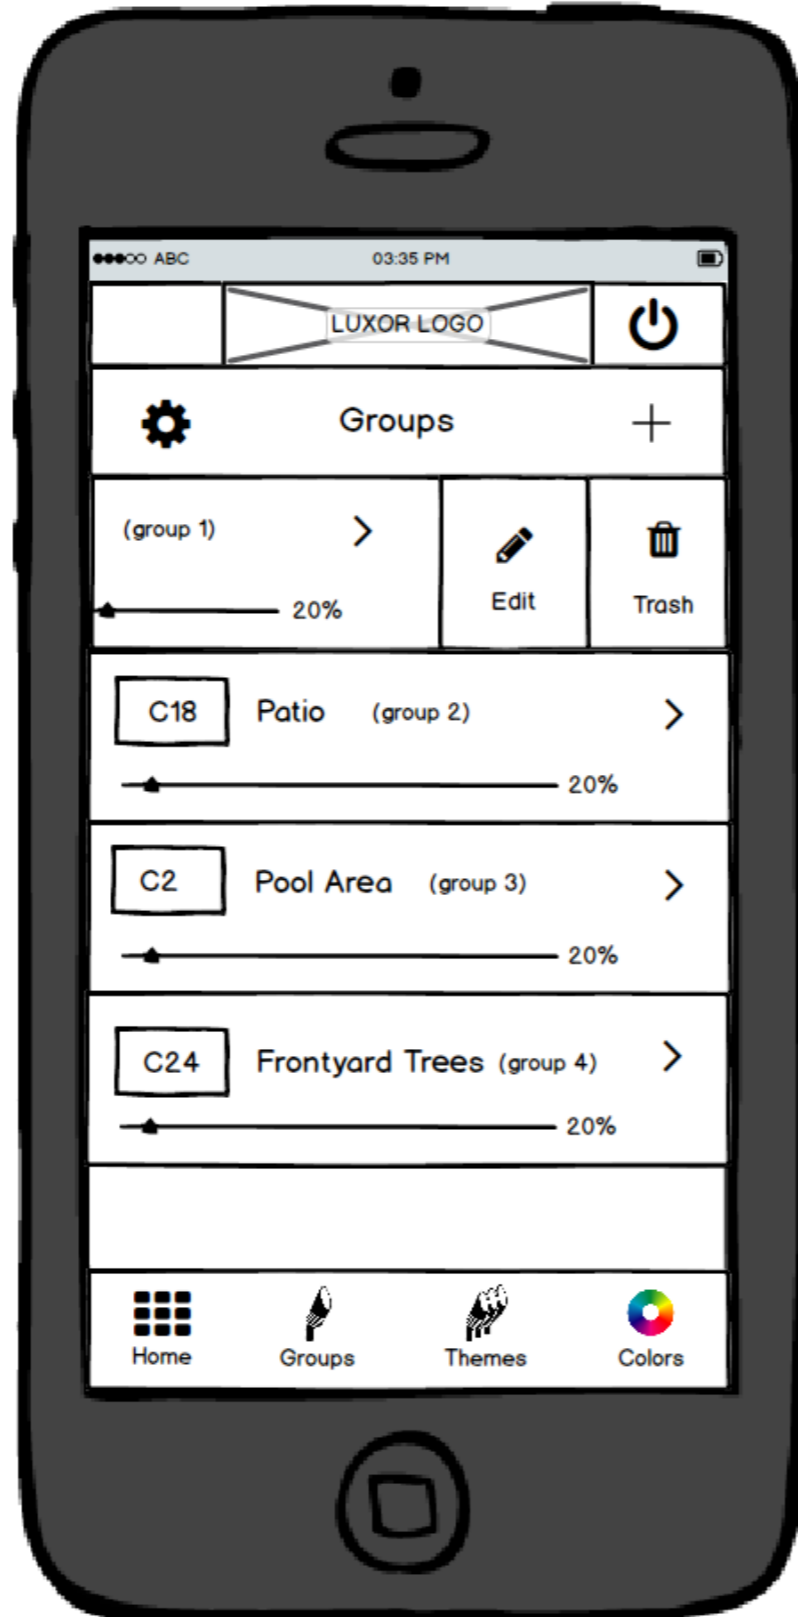

Luxor ZDC App

Luxor Splash Screen

Loading/Connecting Screen

Overview Screen

Master Power-off Message Screen
(Message appears when user presses the non-active power button)

Group overview screen

Group Main Screen

Swipe Right Options

Gear Screen Options

Search Screen Pull-down Feature/View

Group Select & Create Theme Screen

Select Options

Selected Screen View

Confirmation Message Overlay

Group Add/Detail and Overlay Message Screens

Group Add/Detail Screen

Delete Confirmation Screen

Theme screens

Theme Main Screen

Swipe Right Options

Gear Screen Options

Theme Add/Detail Screen

Color screens

About the App Screen

Main Support Screen

Open Accordion Screen

Luxor ZDC Tablet Home Screen

Subpage Menu Layout