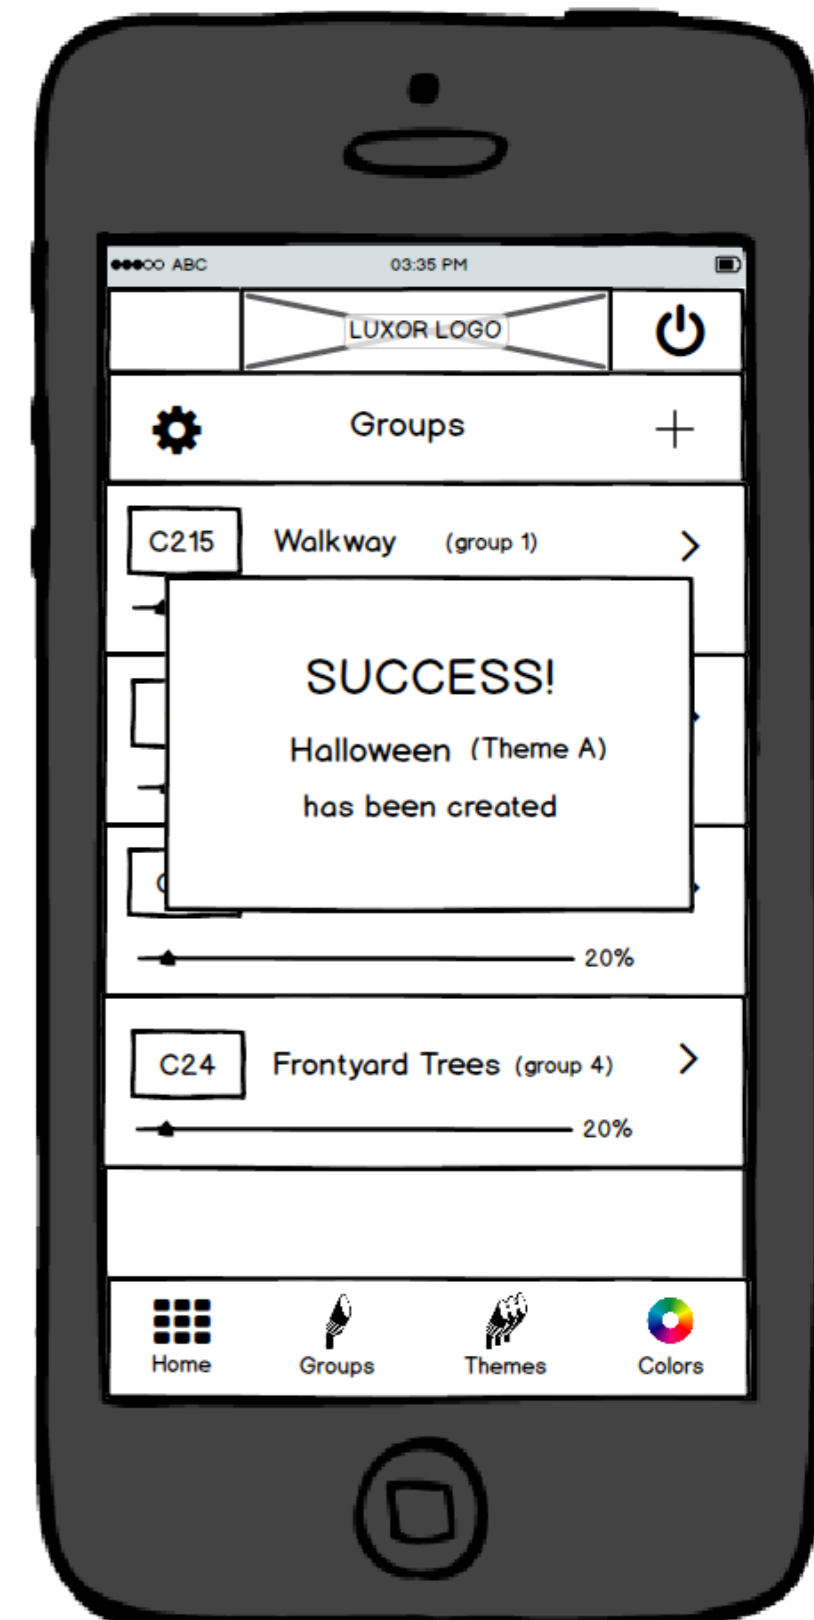

Luxor ZDC App

Luxor Splash Screen

Loading/Connecting Screen

Overview Screen

Master Power-off Message Screen
(Message appears when user presses the non-active power button)

Group overview screen

Group Main Screen

Swipe Right Options

Gear Screen Options

Search Screen Pull-down Feature/View

Group Select & Create Theme Screen

Select Options

Selected Screen View

Confirmation Message Overlay

Group Add/Detail and Overlay Message Screens

Group Add/Detail Screen

Delete Confirmation Screen

Theme screens

Theme Main Screen

Swipe Right Options

Gear Screen Options

Theme Add/Detail Screen

Color screens