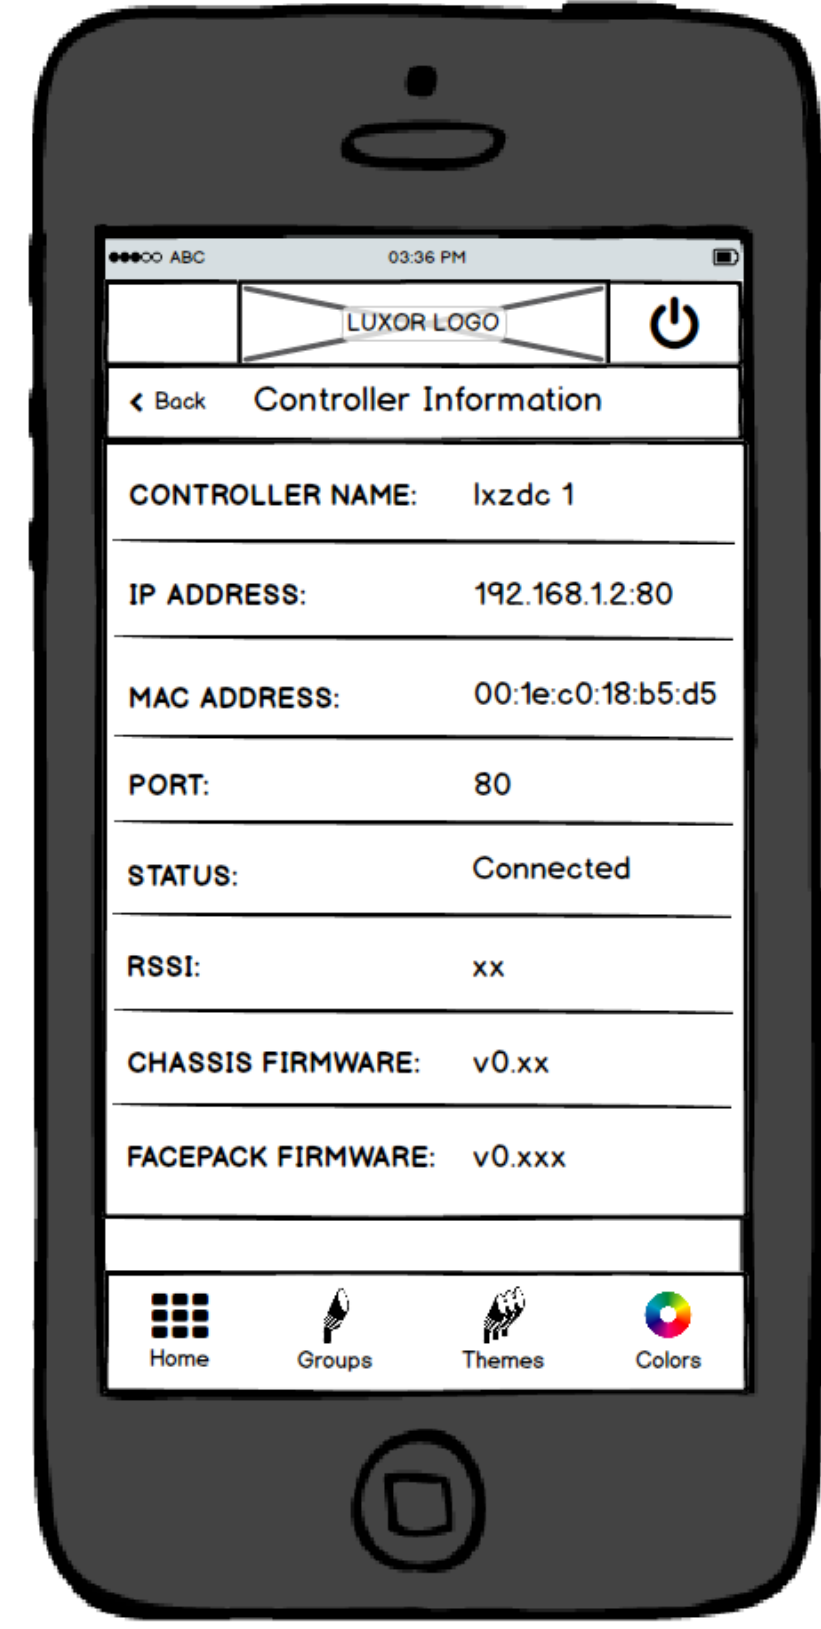

Group Add/Detail Screen

Delete Confirmation Screen

Theme screens

Theme Main Screen

Swipe Right Options

Gear Screen Options

Theme Add/Detail Screen

Color screens

Color Main Screen

Gear Screen Options

Edit Color Screen

Save Edit Color Screen

Controller screens

Controller Main Screen

Active
Controllers

Not Responding
Controller(s) with
message

Adding Controller Screen

Controller Information Screen

Future Features

Assign Lights Screens

Select Group Screen

Hold to Assign Screen

Confirmation Screen

About the App and Support Screens

About the App Screen

Main Support Screen

Open Accordion Screen

Luxor ZDC Tablet Home Screen

Subpage Menu Layout