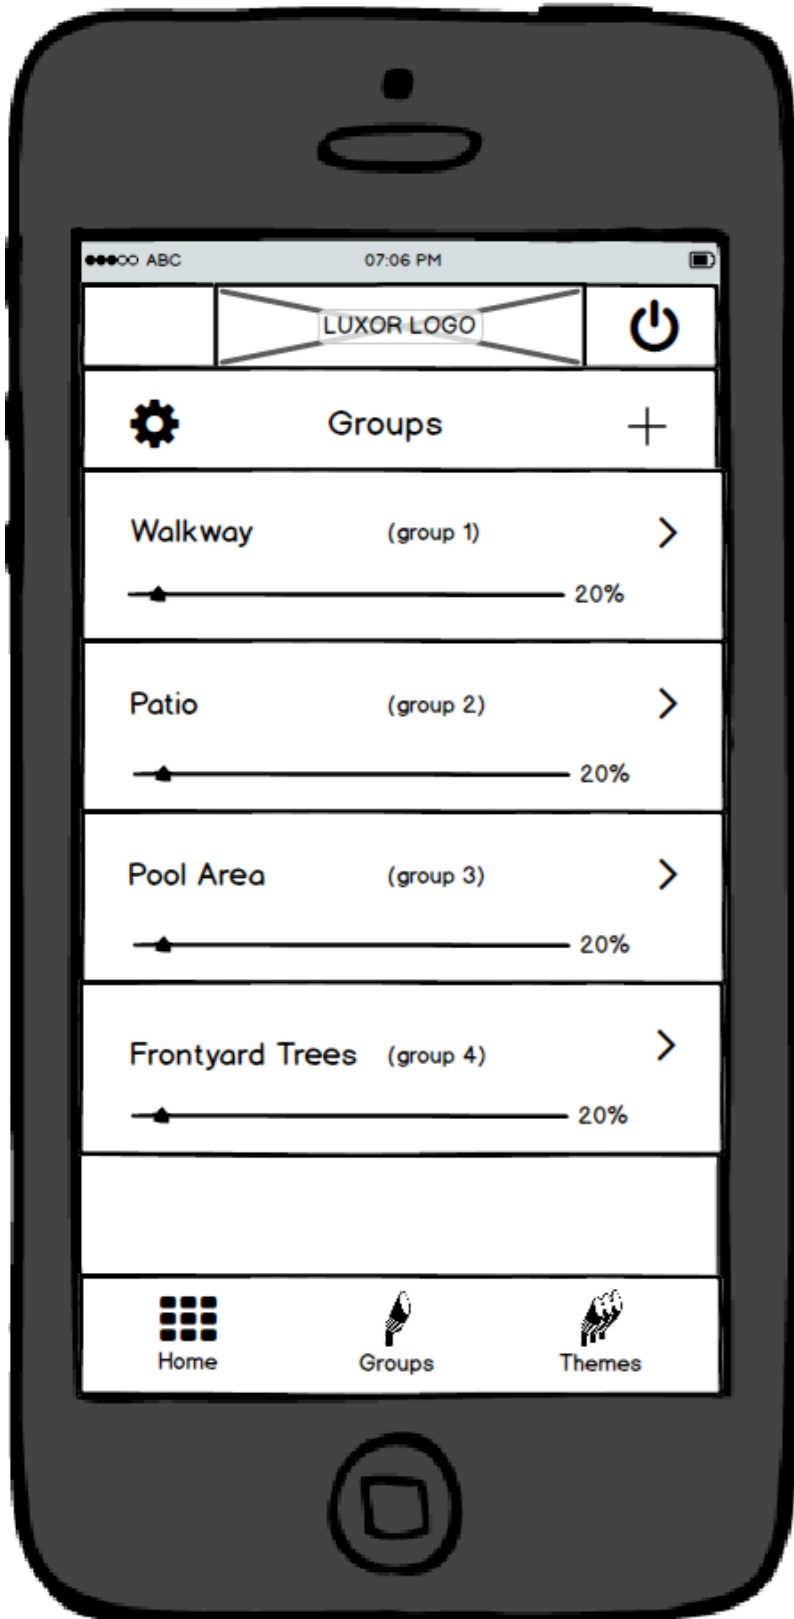

Group overview screen

Group Main Screen

Swipe Right Options

Gear Screen Options

Search Screen Pull-down Feature/View