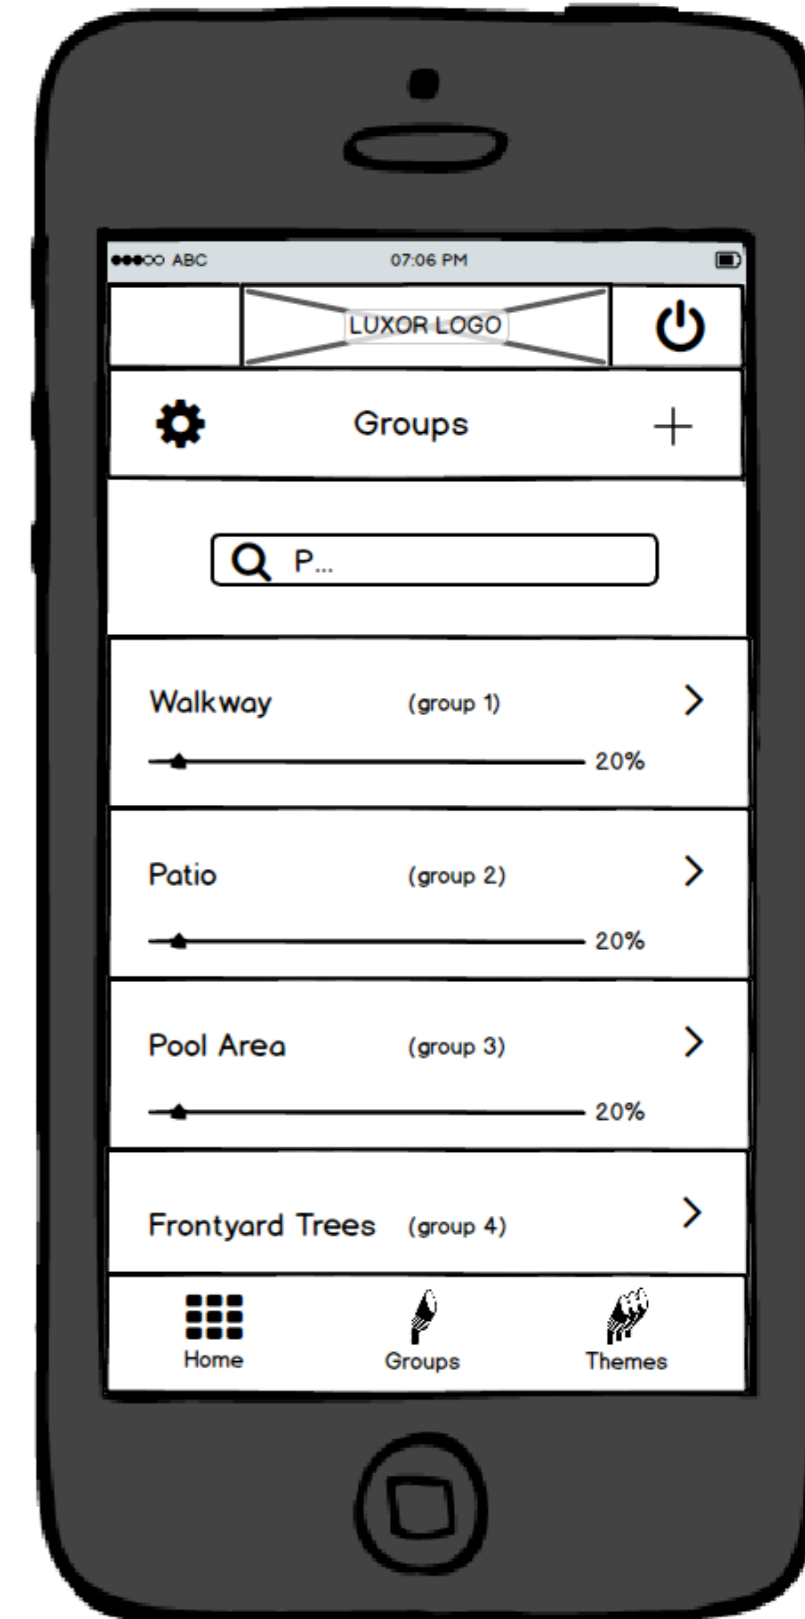

Group overview screen

Group Main Screen

Swipe Right Options

Gear Screen Options

Search Screen Pull-down Feature/View