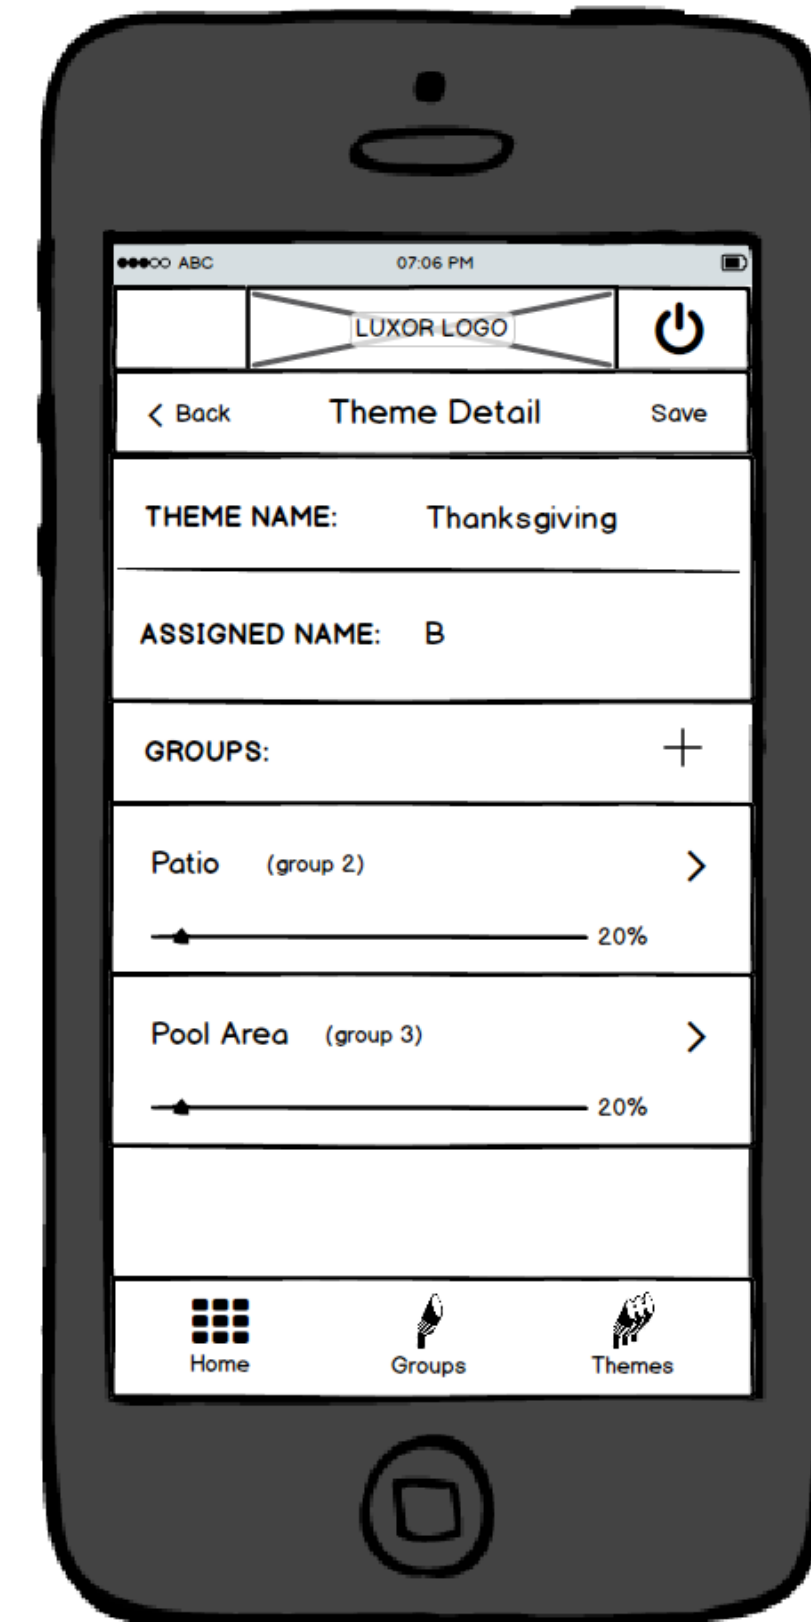

Theme Add/Detail Screen