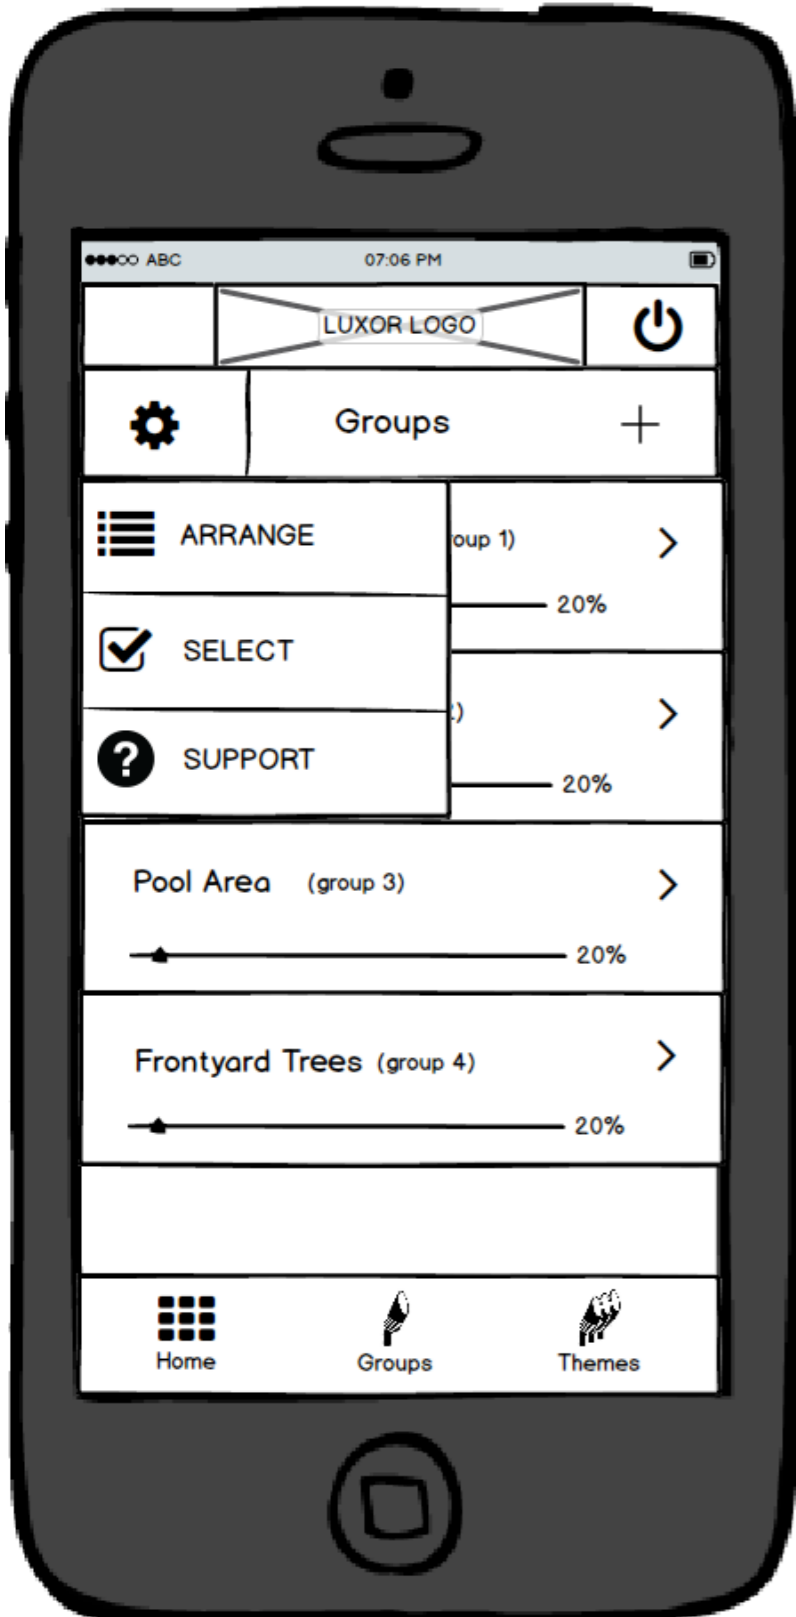

## Swipe Right Options

## Gear Screen Options

## Search Screen Pull-down Feature/View

# Group Select & Create Theme Screen

Select Options

Selected Screen View

Confirmation Message Overlay