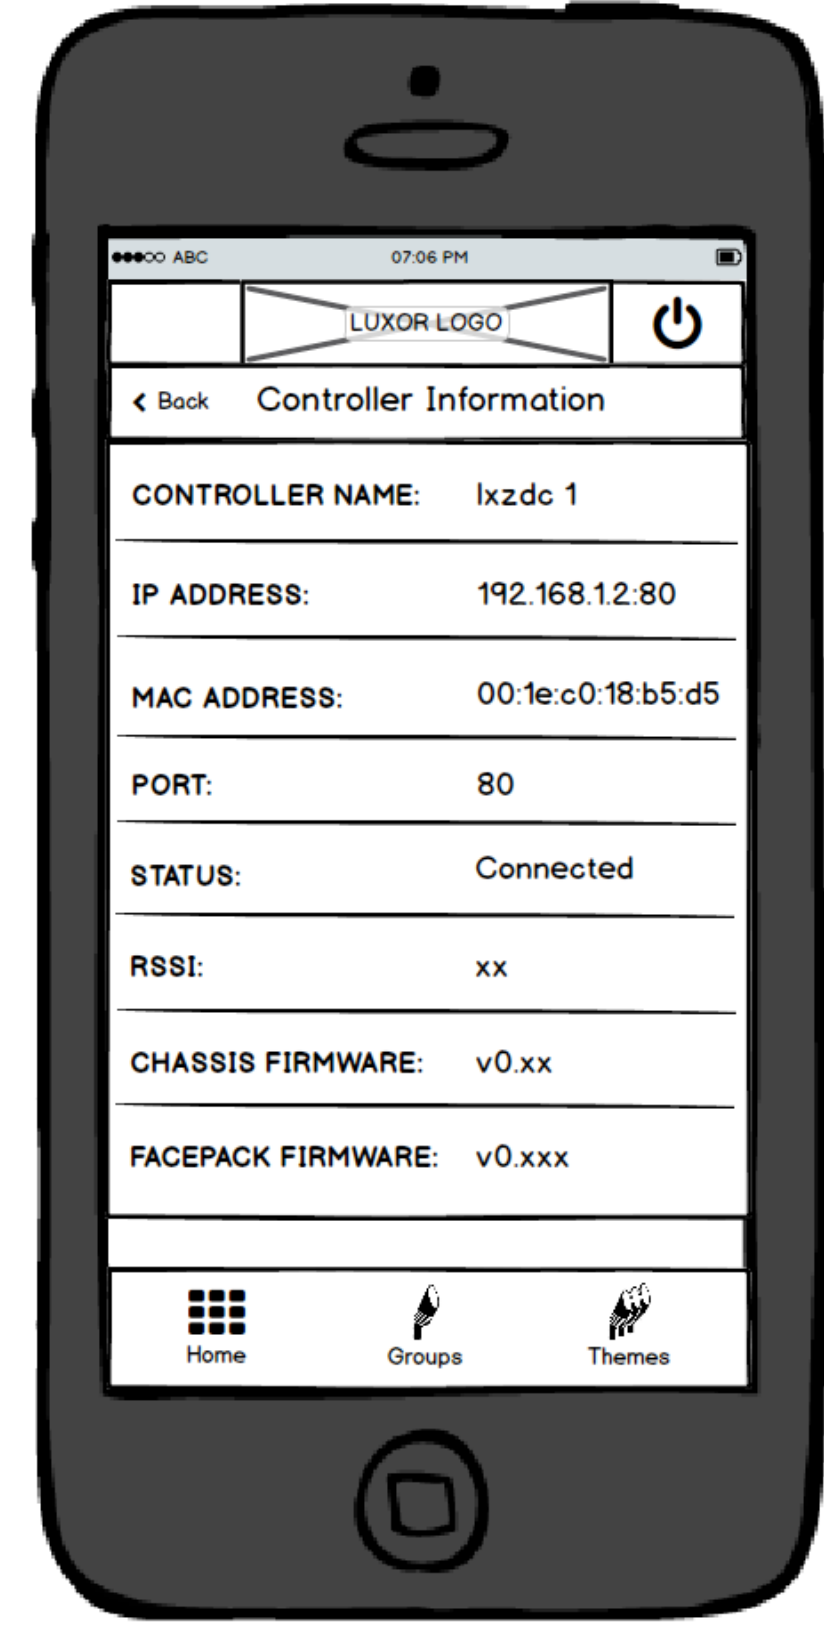

Controller Information Screen