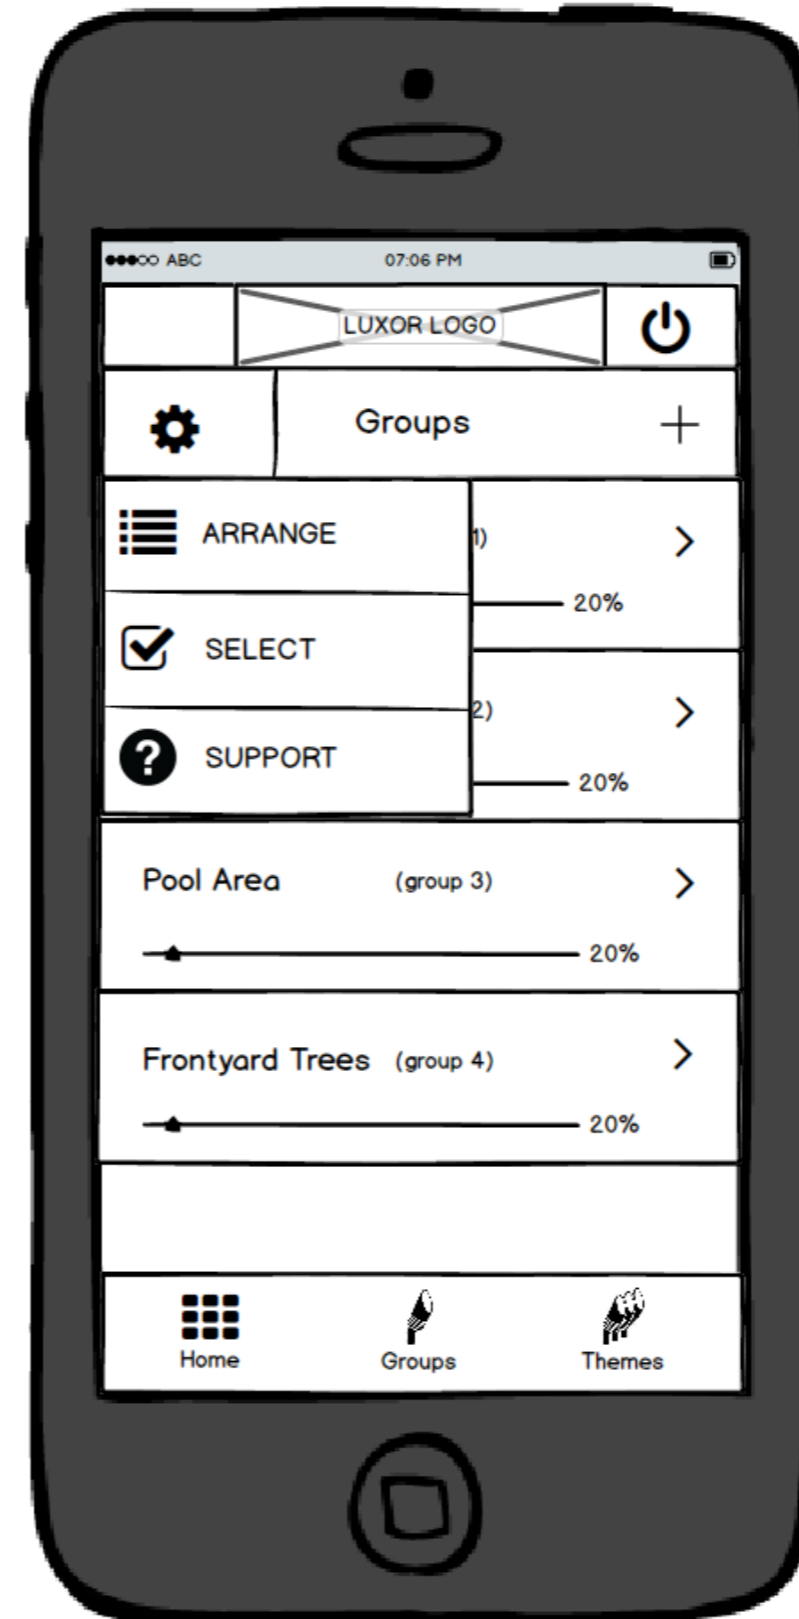

Group overview screen

Group Main Screen

Swipe Right Options

Gear Screen Options

Search Screen Pull-down Feature/View