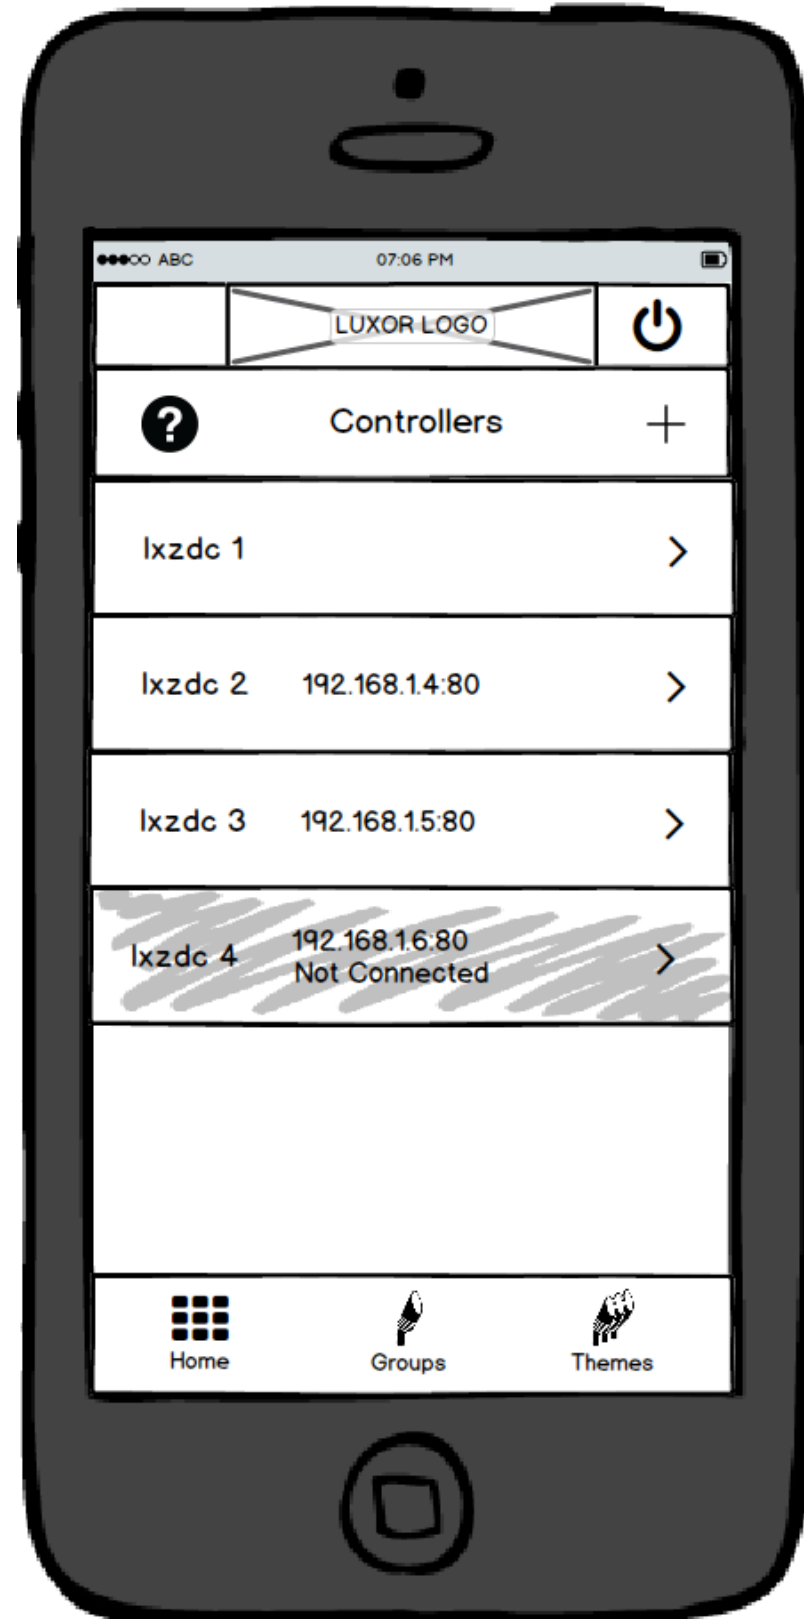

Controller screens

Controller Main Screen