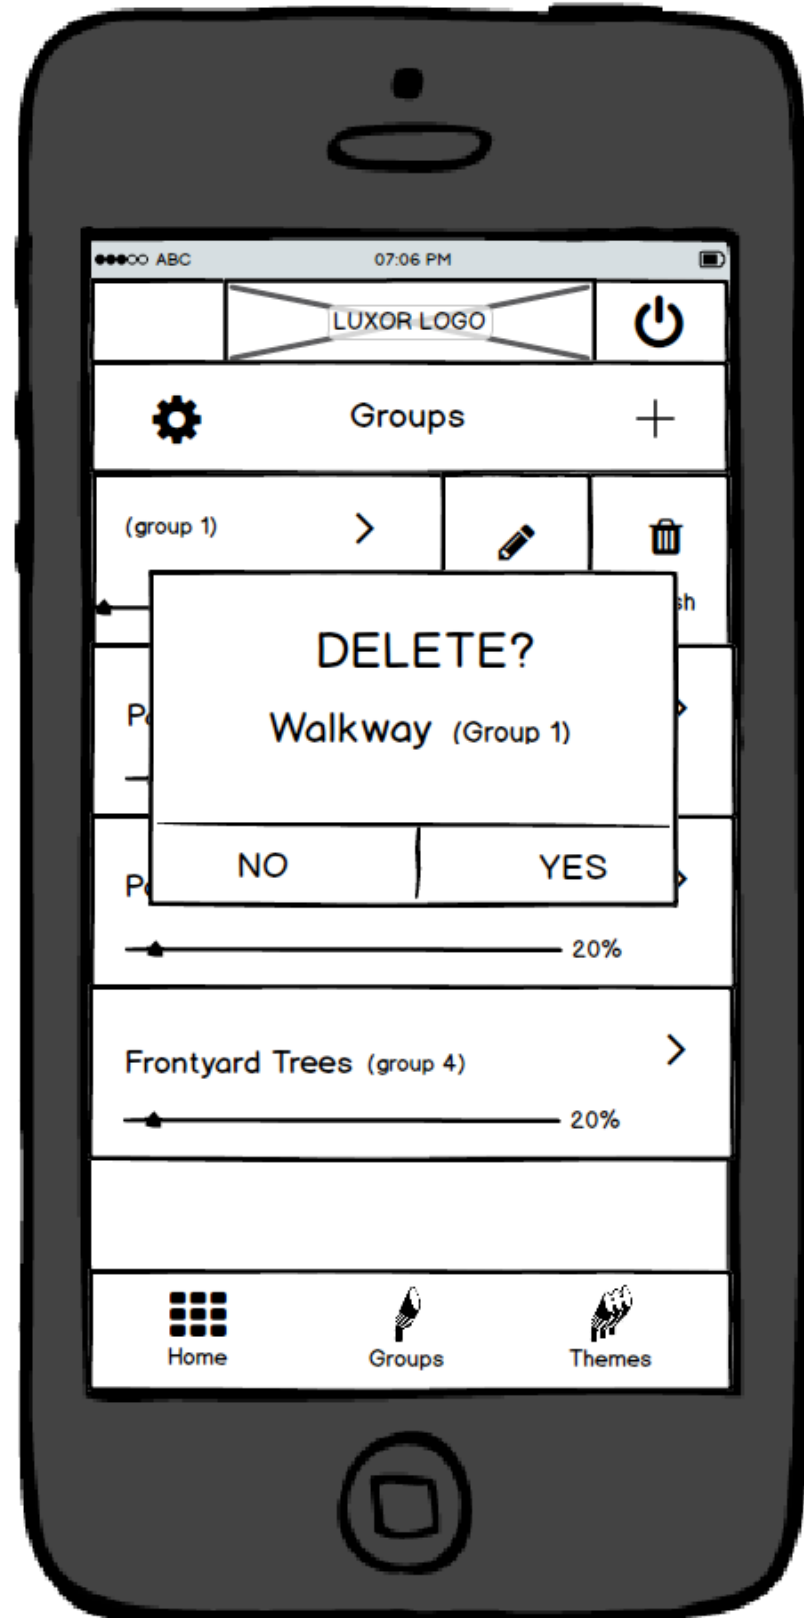

Delete Confirmation Screen