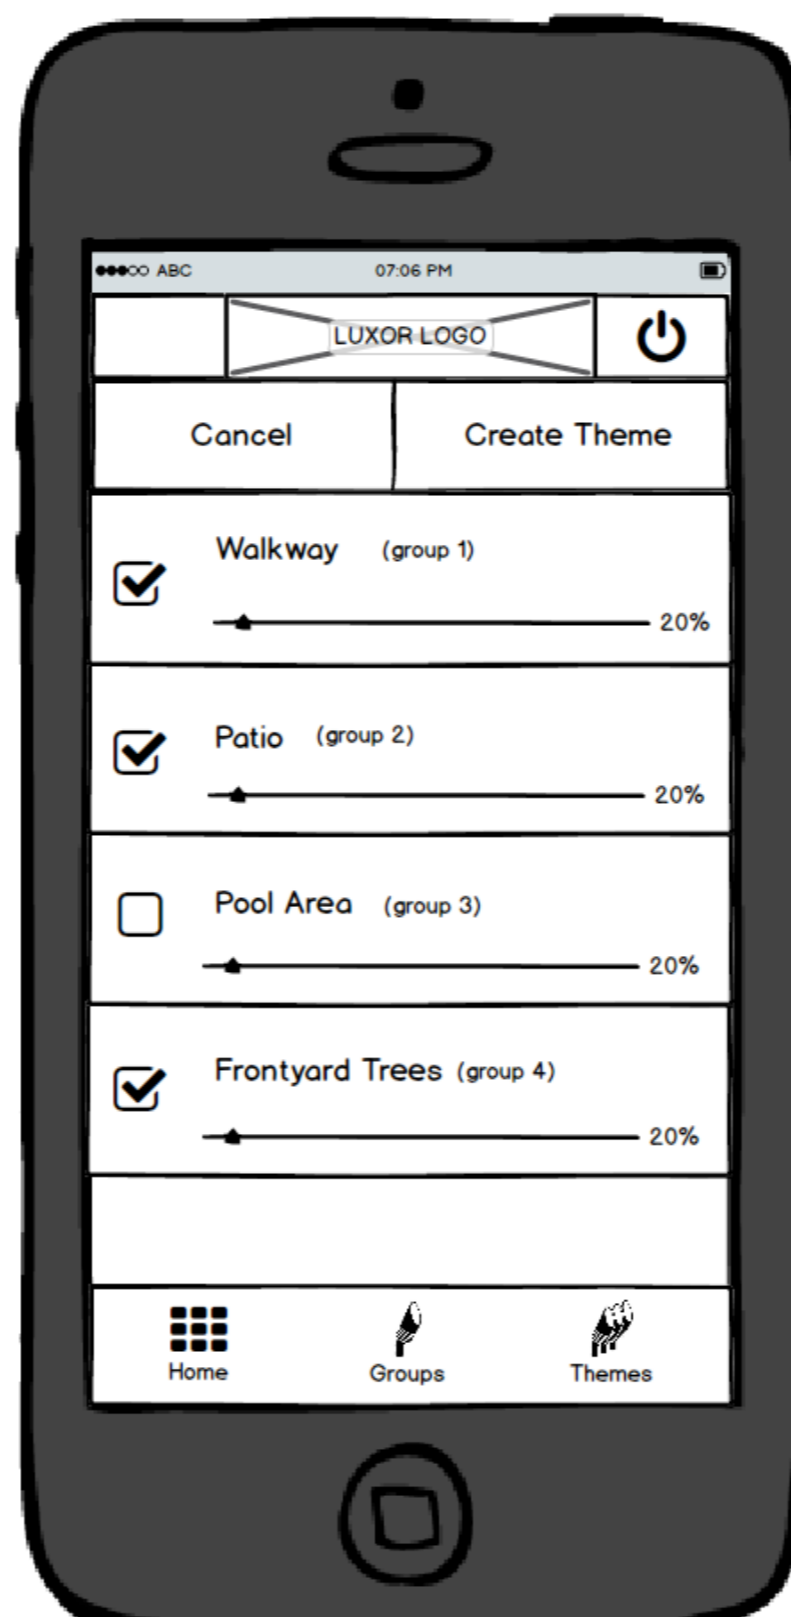

## Swipe Right Options

## Gear Screen Options

## Search Screen Pull-down Feature/View

# Group Select & Create Theme Screen

Select Options

Selected Screen View

Confirmation Message Overlay