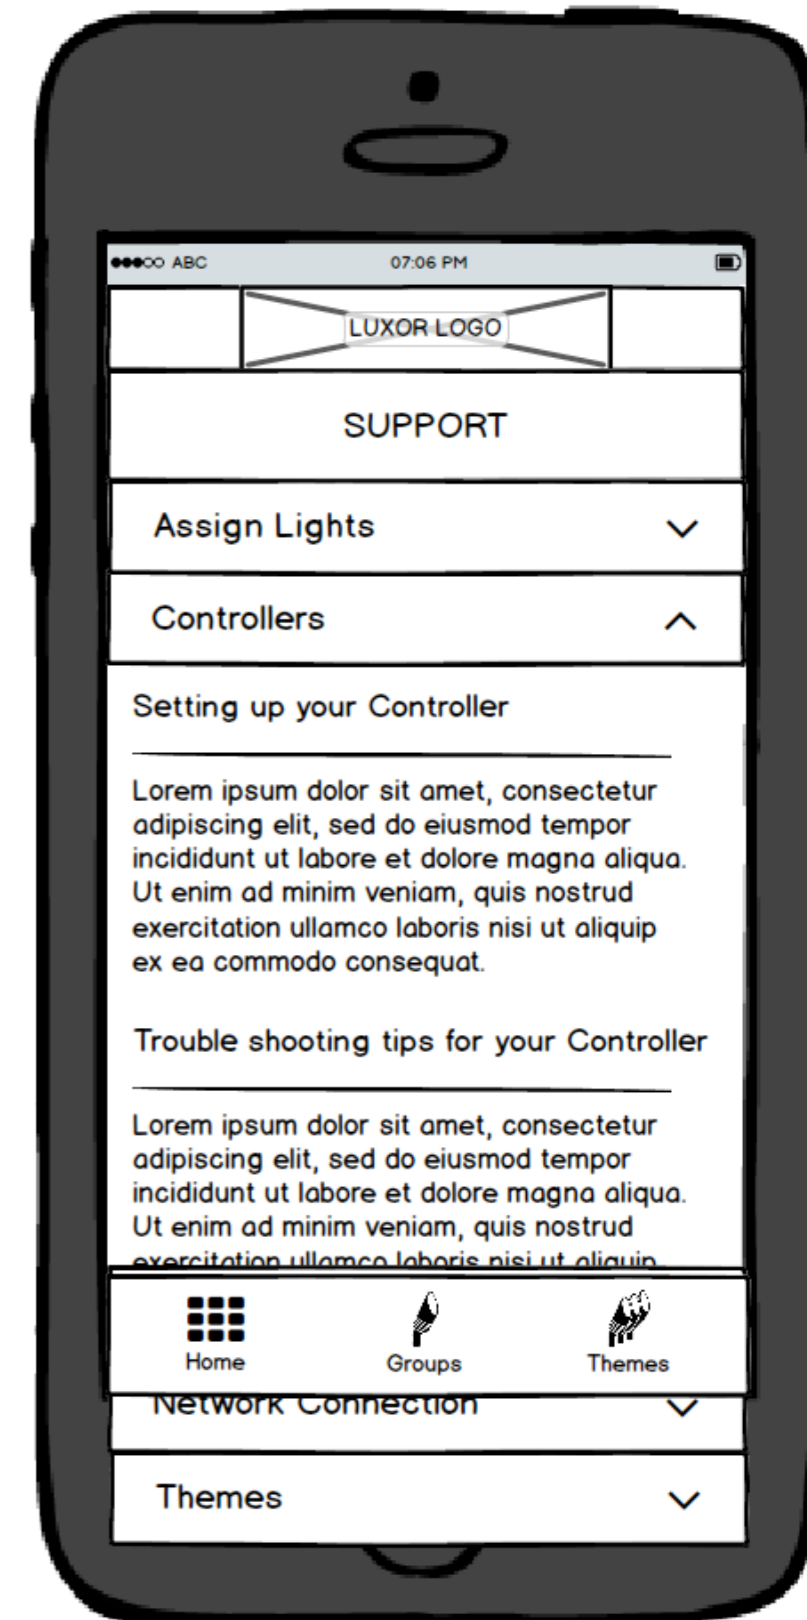

Open Accordion Screen