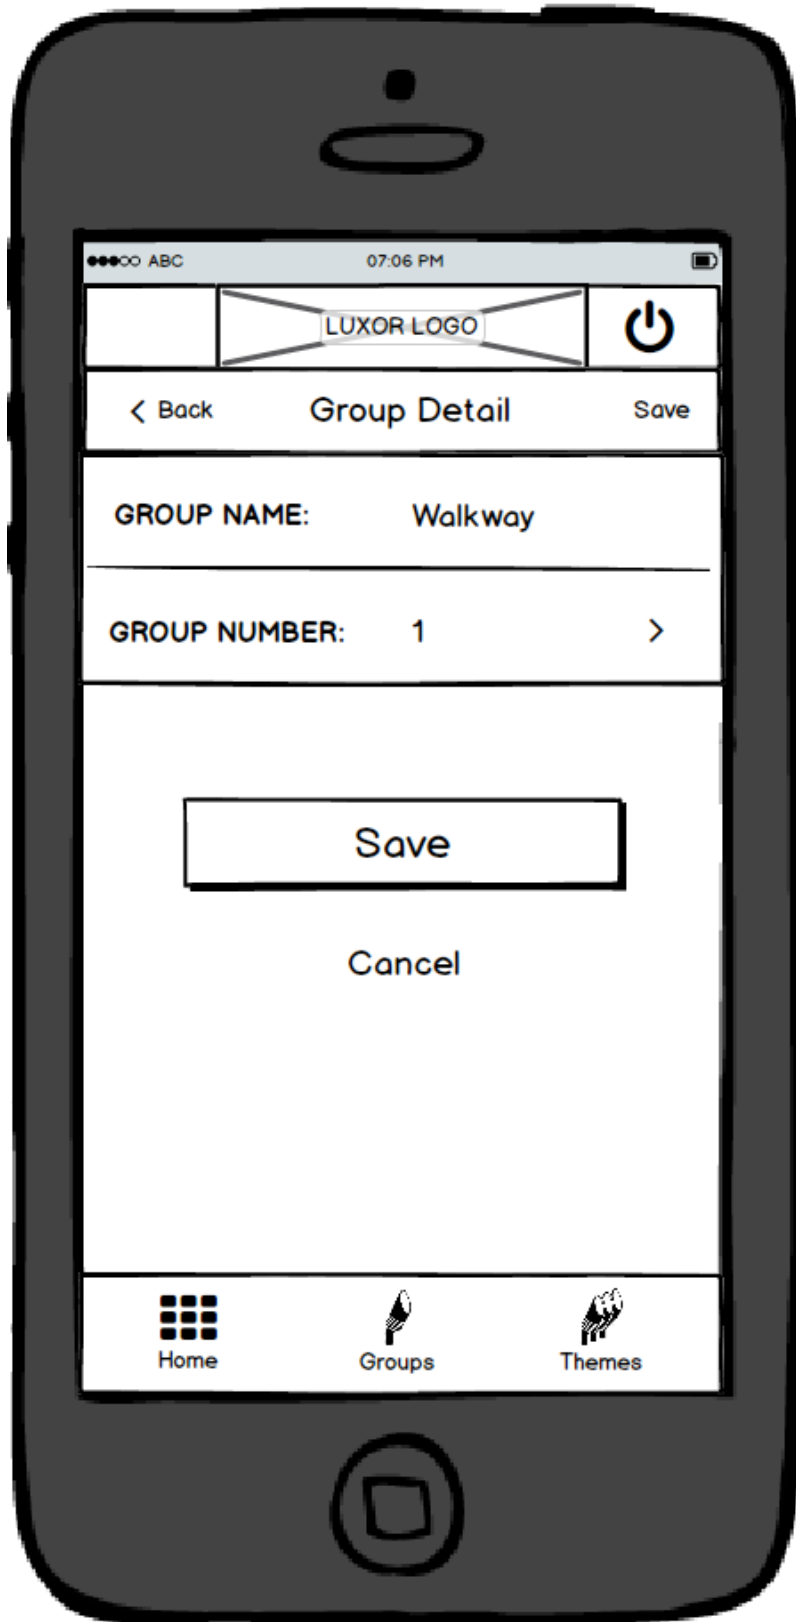

Group Add/Detail and Overlay Message Screens

Group Add/Detail Screen