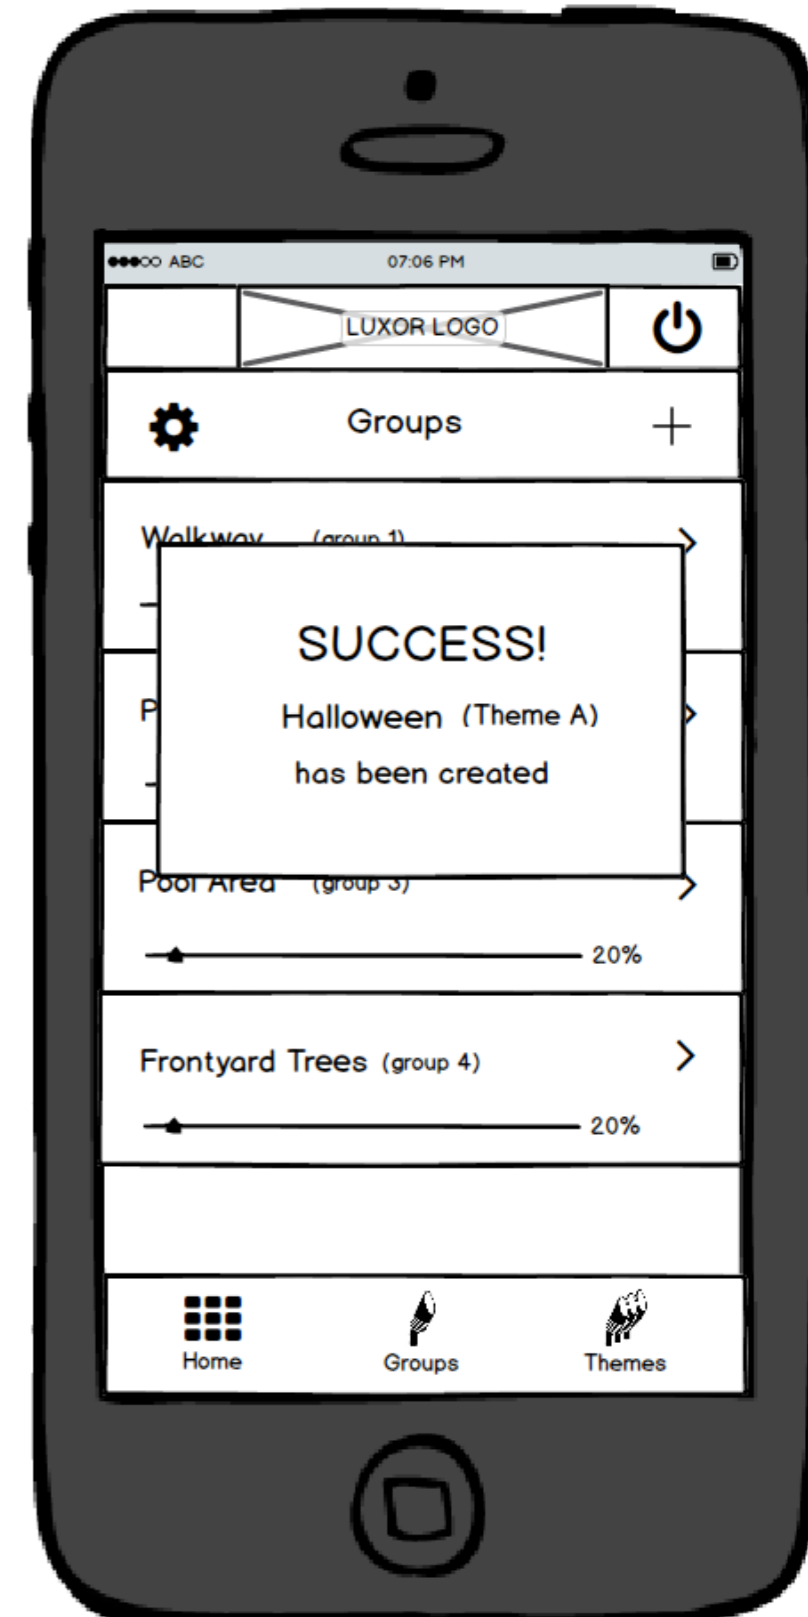

## Swipe Right Options

## Gear Screen Options

## Search Screen Pull-down Feature/View

# Group Select & Create Theme Screen

Select Options

Selected Screen View

Confirmation Message Overlay