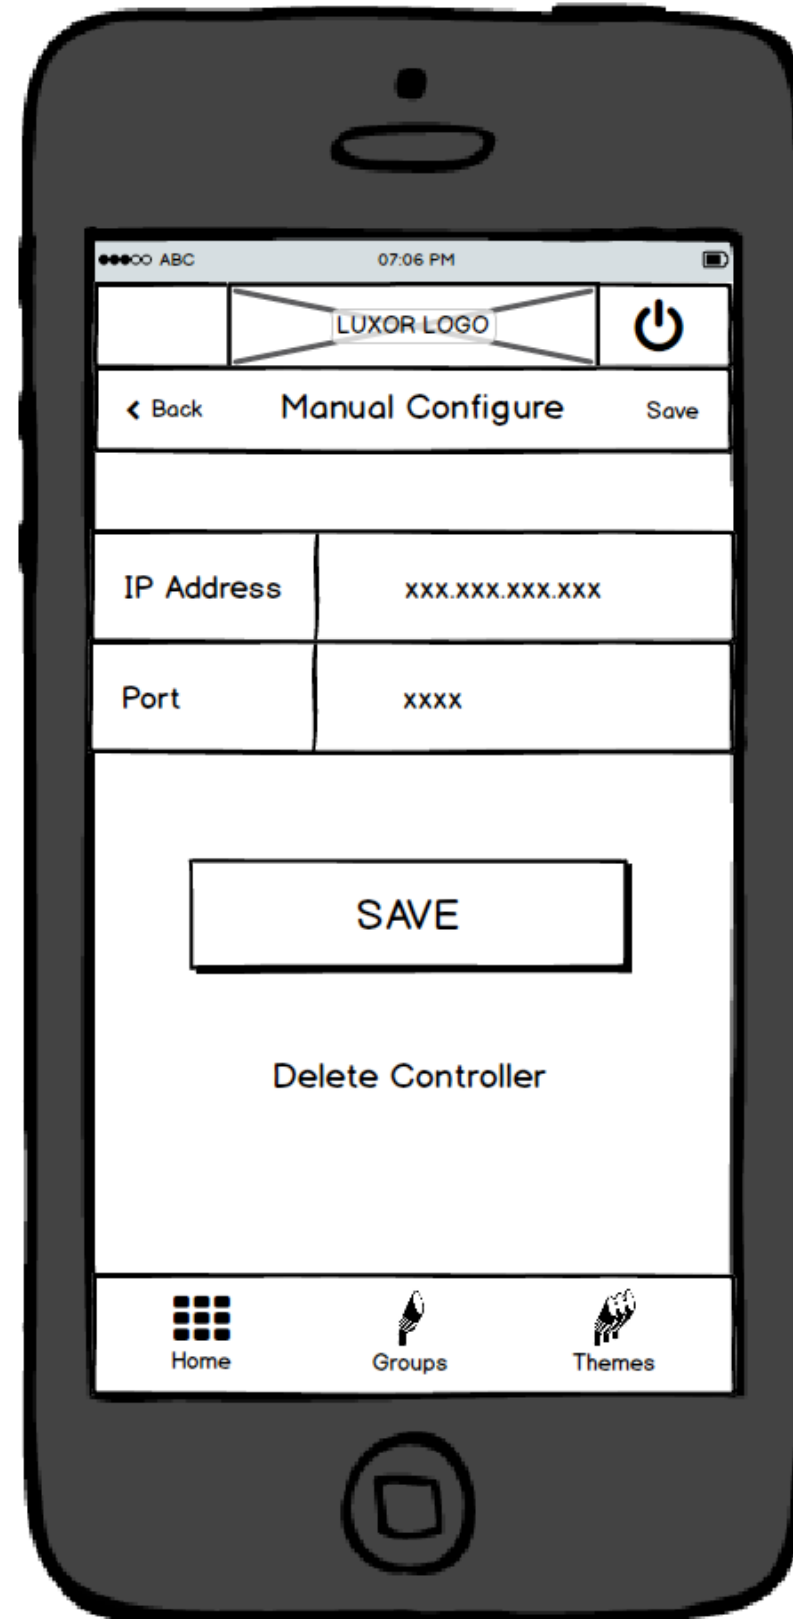

## Theme Add/Detail Screen

# Controller screens

## Controller Main Screen

Active  
Controllers

Not Responding  
Controller(s) with  
message

## Adding Controller Screen