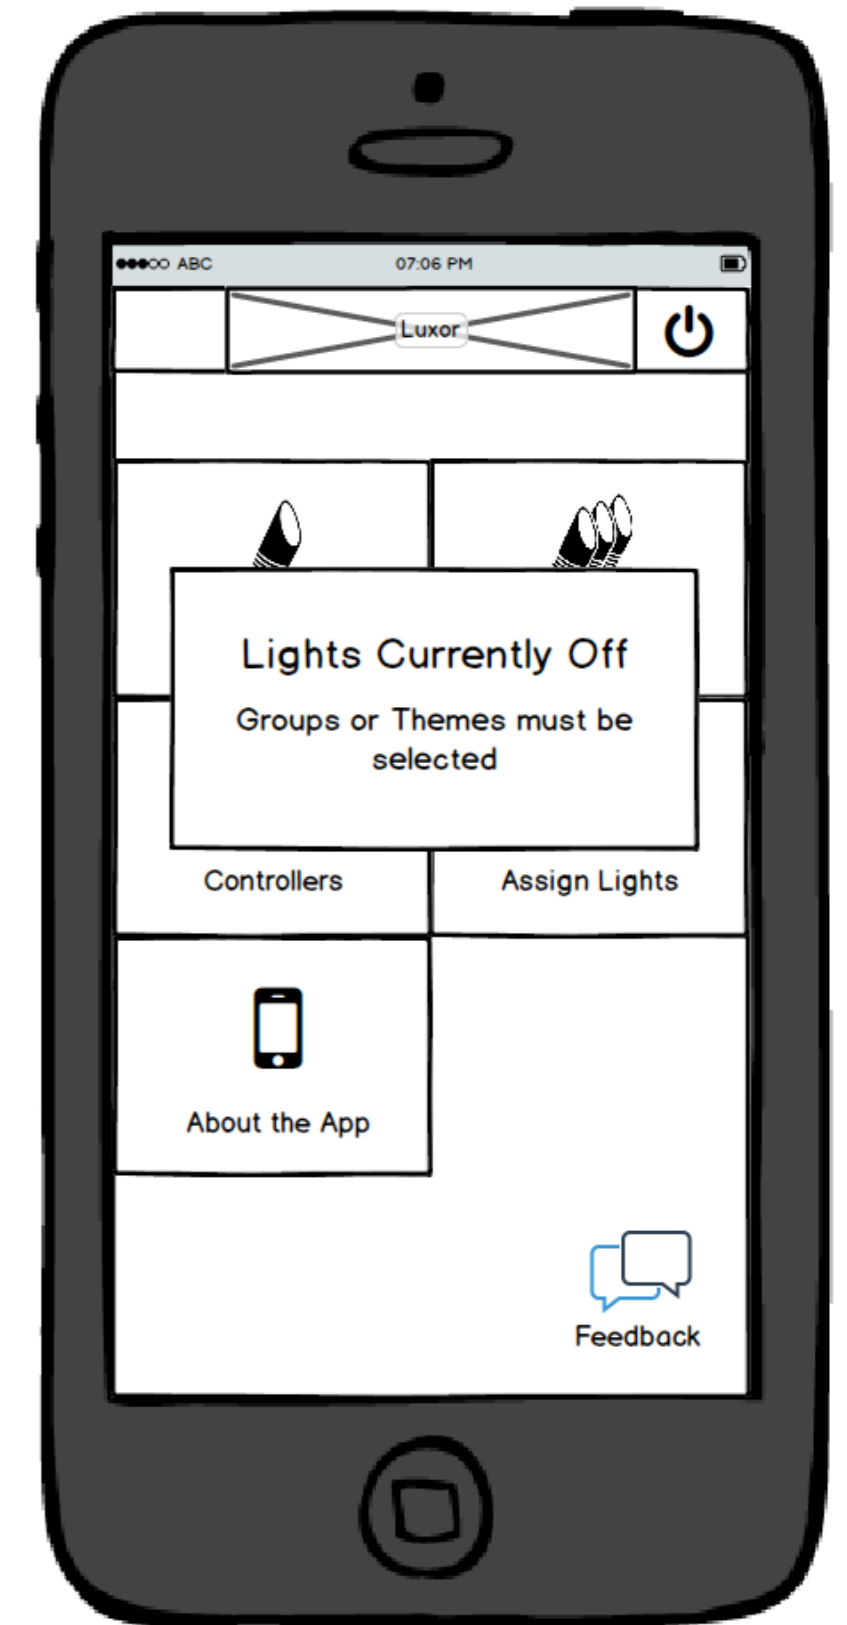

# Luxor ZD App

Luxor Splash Screen

Loading/Connecting Screen

Overview Screen

Master Power-off Message Screen  
(Message appears when user presses the non-active power button)

# Group overview screen