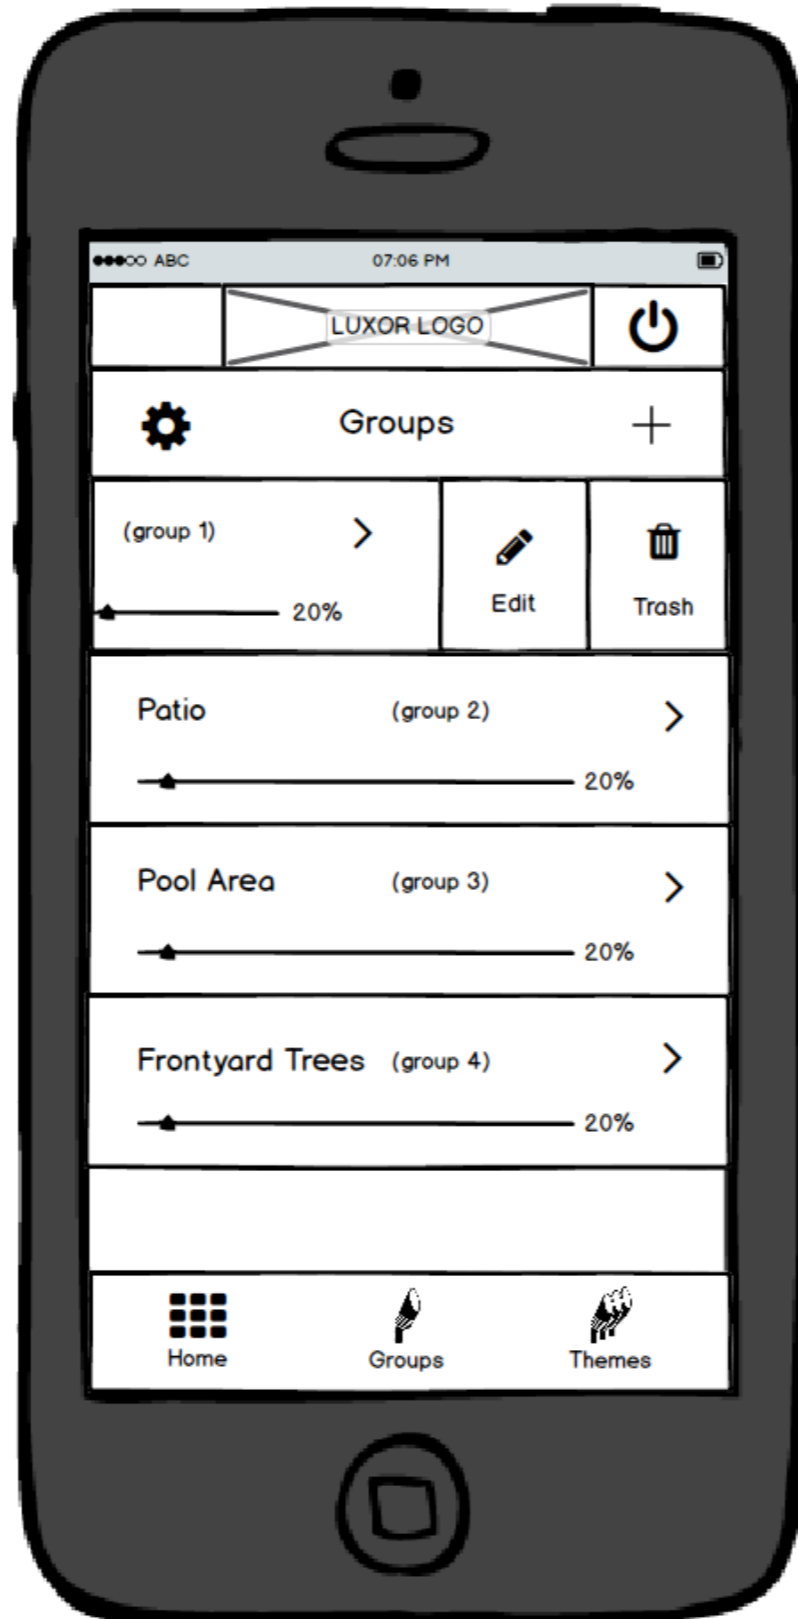

Group overview screen

Group Main Screen

Swipe Right Options

Gear Screen Options

Search Screen Pull-down Feature/View