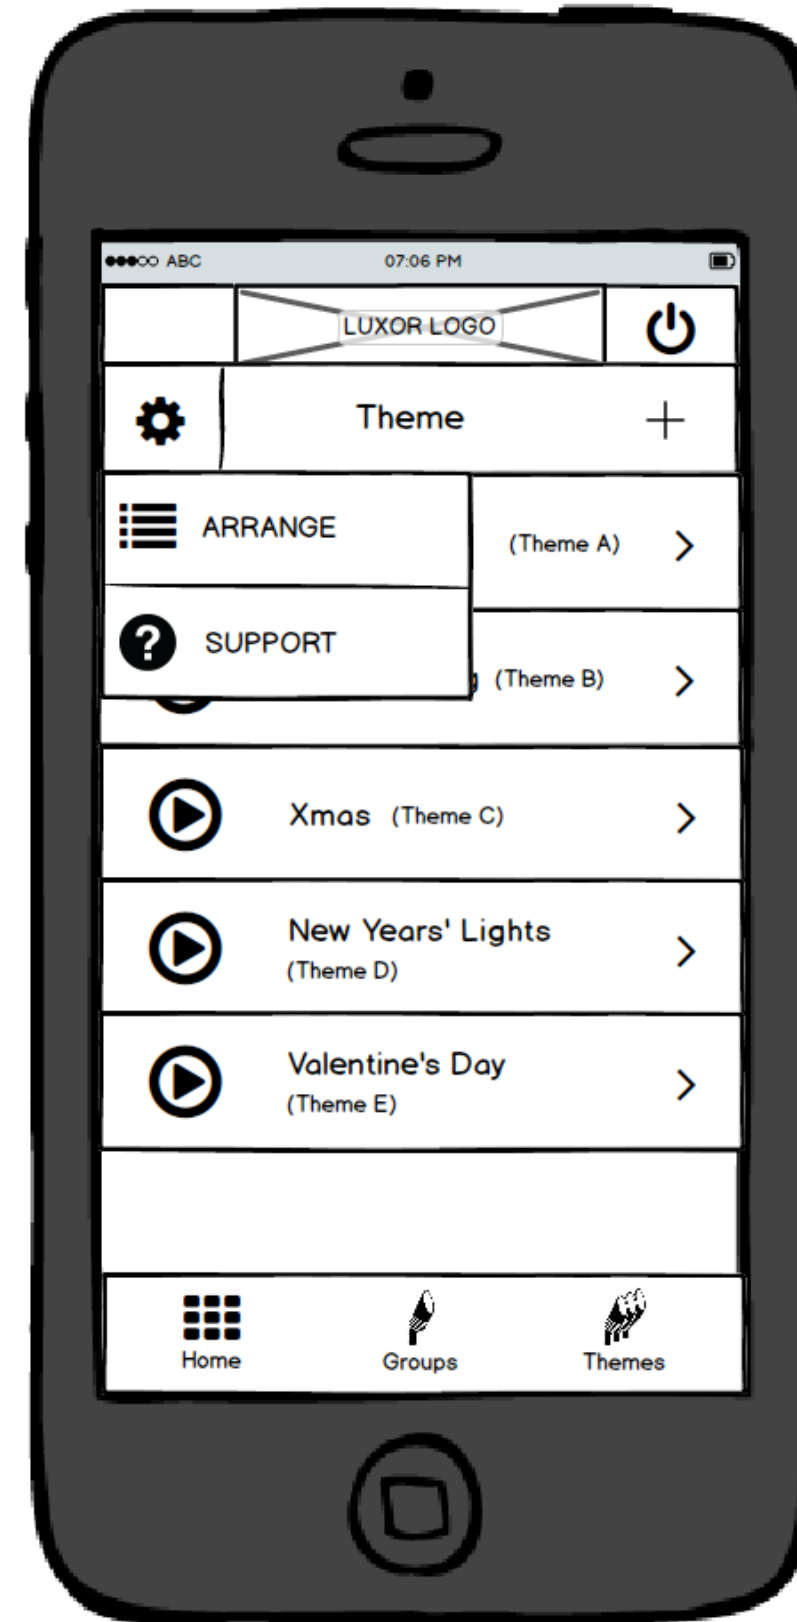

Gear Screen Options