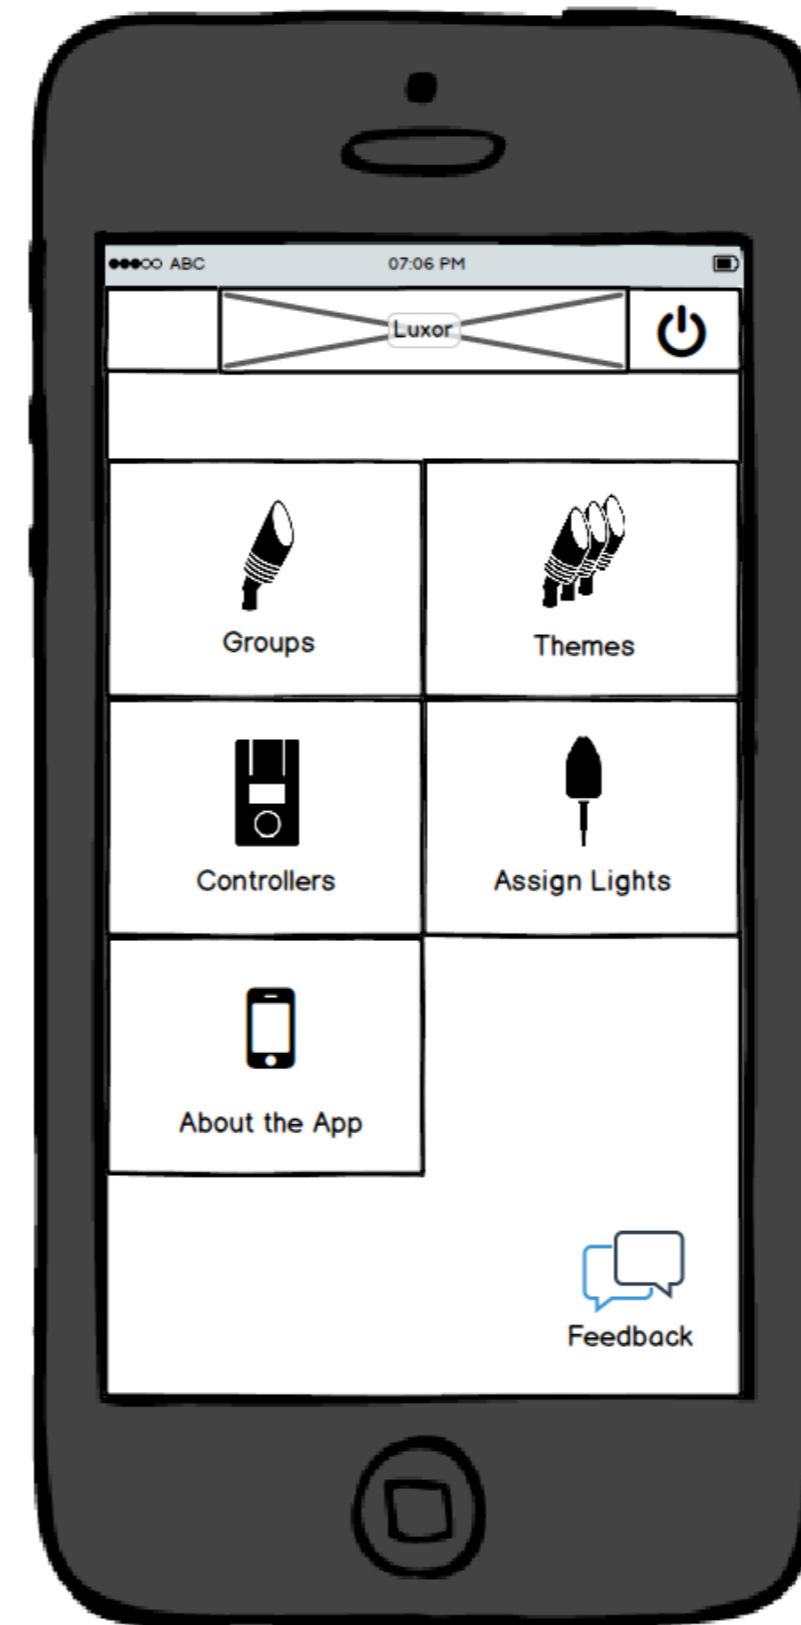

# Luxor ZD App

Luxor Splash Screen

Loading/Connecting Screen

Overview Screen

Master Power-off Message Screen  
(Message appears when user presses the non-active power button)

# Group overview screen

## Swipe Right Options